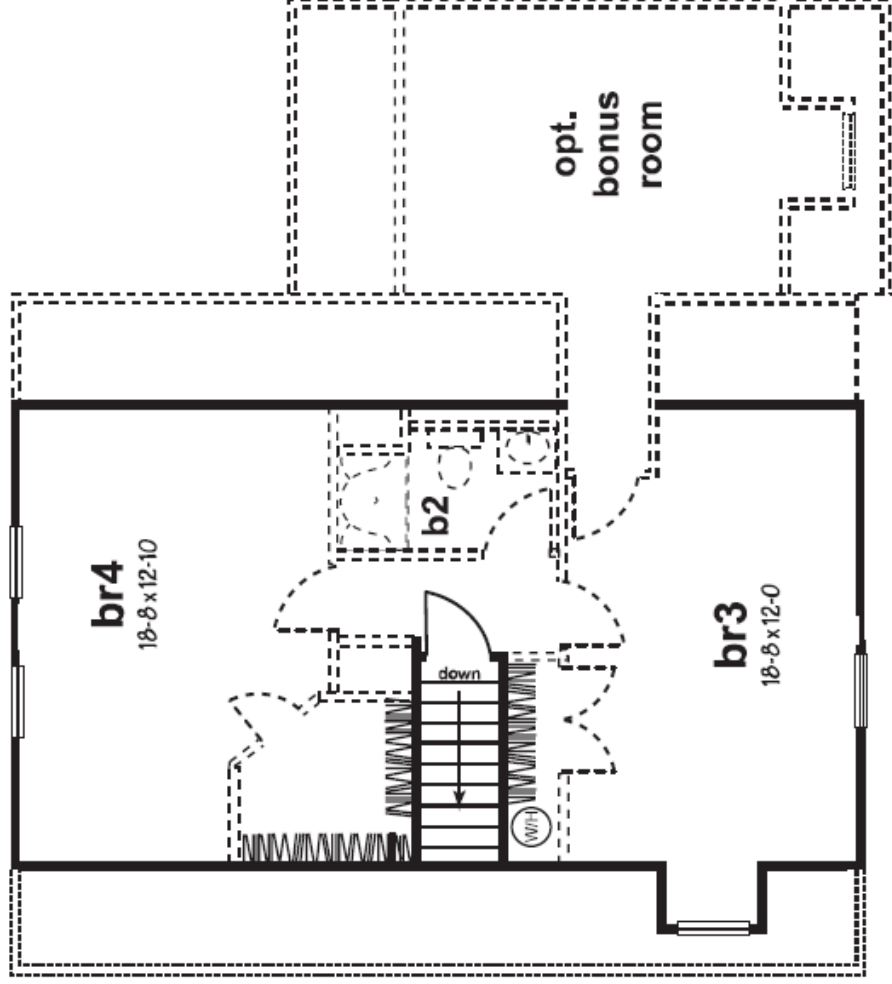

Village Collection

These are artist renditions for sales purposes only. Refer to working drawings for actual dimensions. © 2012 Nationwide Homes 8/17/12

YORK

Shown with optional exterior features

First Floor: 990 sq. ft. finished

Second Floor: 663 sq. ft. unfinished

Dimensions: 27'8" W x 38'0" D

QR Code
Scan using your
barcode reader app on
your smart phone to
see photos of this
model

NATIONWIDE Homes

HIPERFORMANCE BUILDERS

nationwide-homes.com • facebook.com/nationwidehome

Ask about alternate master bedroom and bath