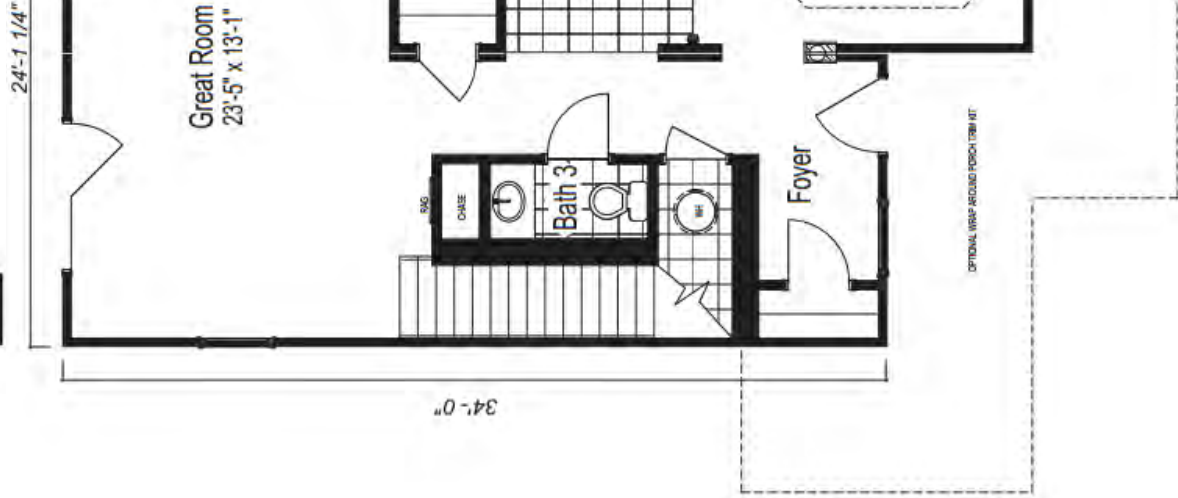

These are artist renditions for sales purposes only.
Refer to working drawings for actual dimensions.
© 2013 Nationwide Homes 1/11/13

Panorama

COLLECTION

ST. HELENA

Shown with optional exterior features

First Floor: 891 sq. ft. finished
Second Floor: 865 sq. ft. finished
Dimensions: 24'1" W x 40'0" D

ST. HELENA

NATIONWIDE
Homes
HiPERFORMANCE BUILDERS

nationwide-homes.com • facebook.com/nationwidehome

24'-1 1/4"

Second Floor

First Floor