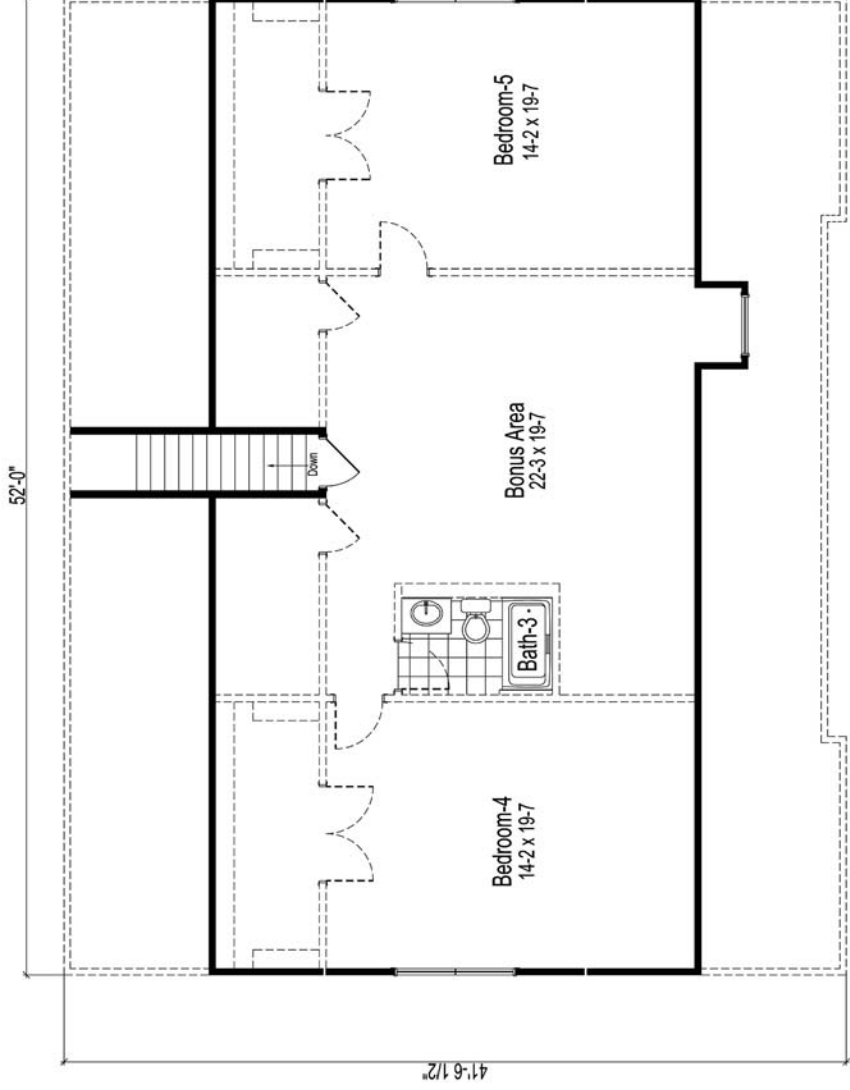

Opt. Basement Plan