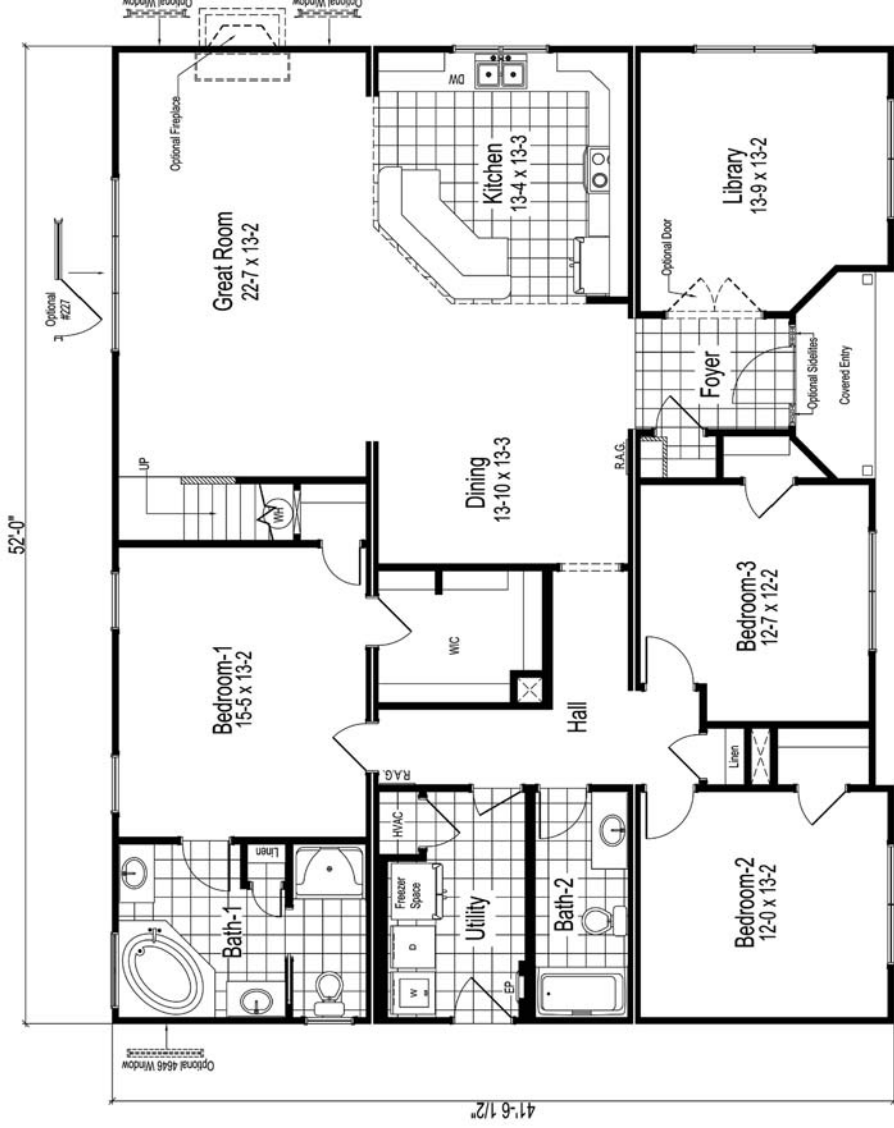

Opt. Basement Plan