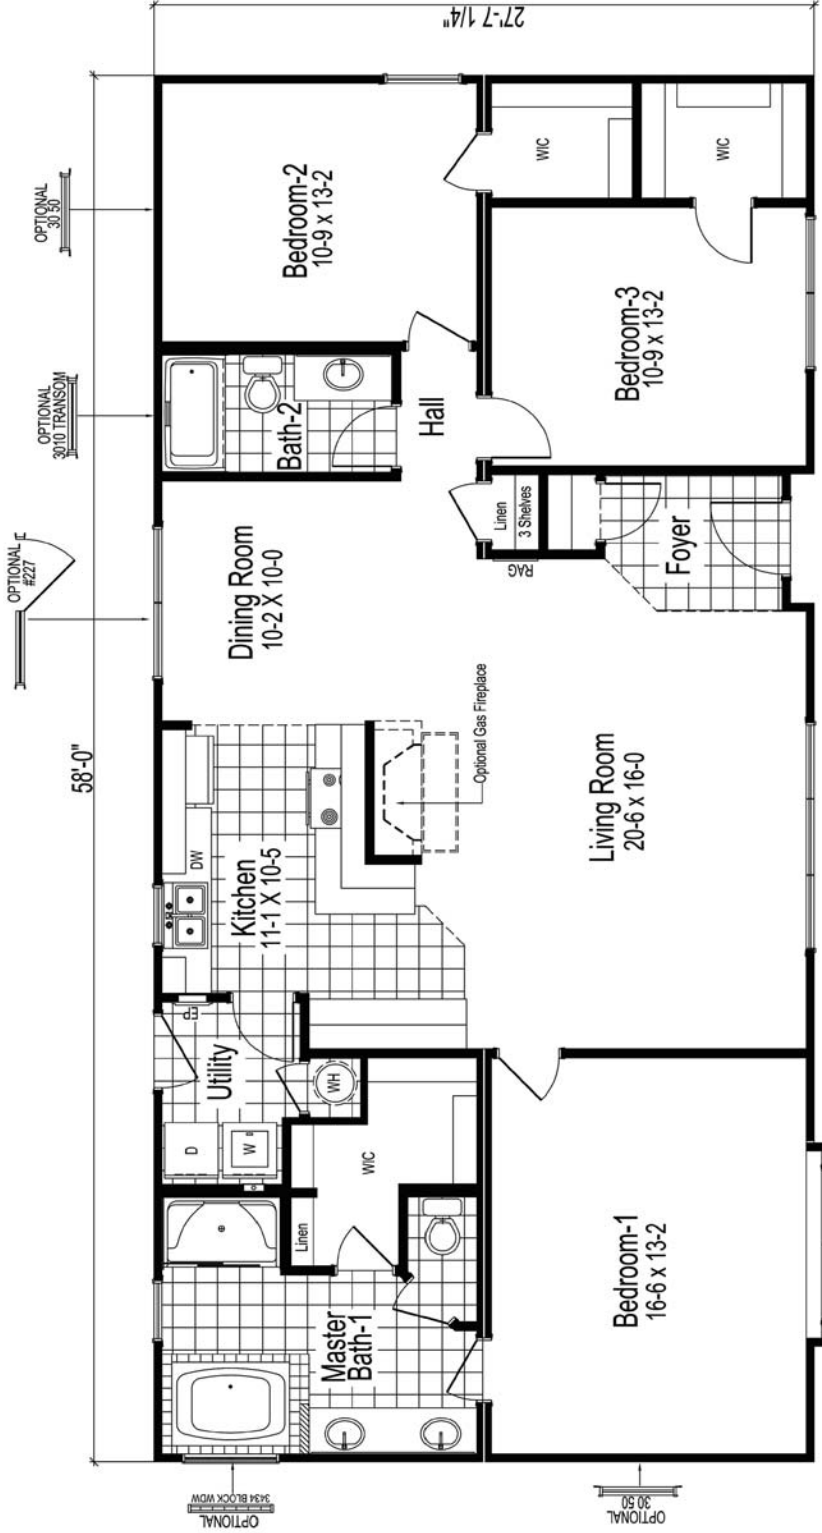

These are artist renditions for sales purposes only.
Refer to working drawings for actual dimensions.
© 2012 Nationwide Homes 8/1/12

*Mainstreet
Collection*

MAYBERRY I

Shown with optional exterior features

First Floor: 1,601 sq. ft. finished

MAYBERRY I

NATIONWIDE
Homes

HiPERFORMANCE BUILDERS

nationwide-homes.com • facebook.com/nationwidehome

Optional Glass wall cabinets

UPGRADE CABINET'S ONLY

Optional Angle Bar

UPGRADE CABINET'S ONLY

MAYBERRY I

These are artist renditions for sales purposes only.
Refer to working drawings for actual dimensions.
© 2012 Nationwide Homes 8/1/12