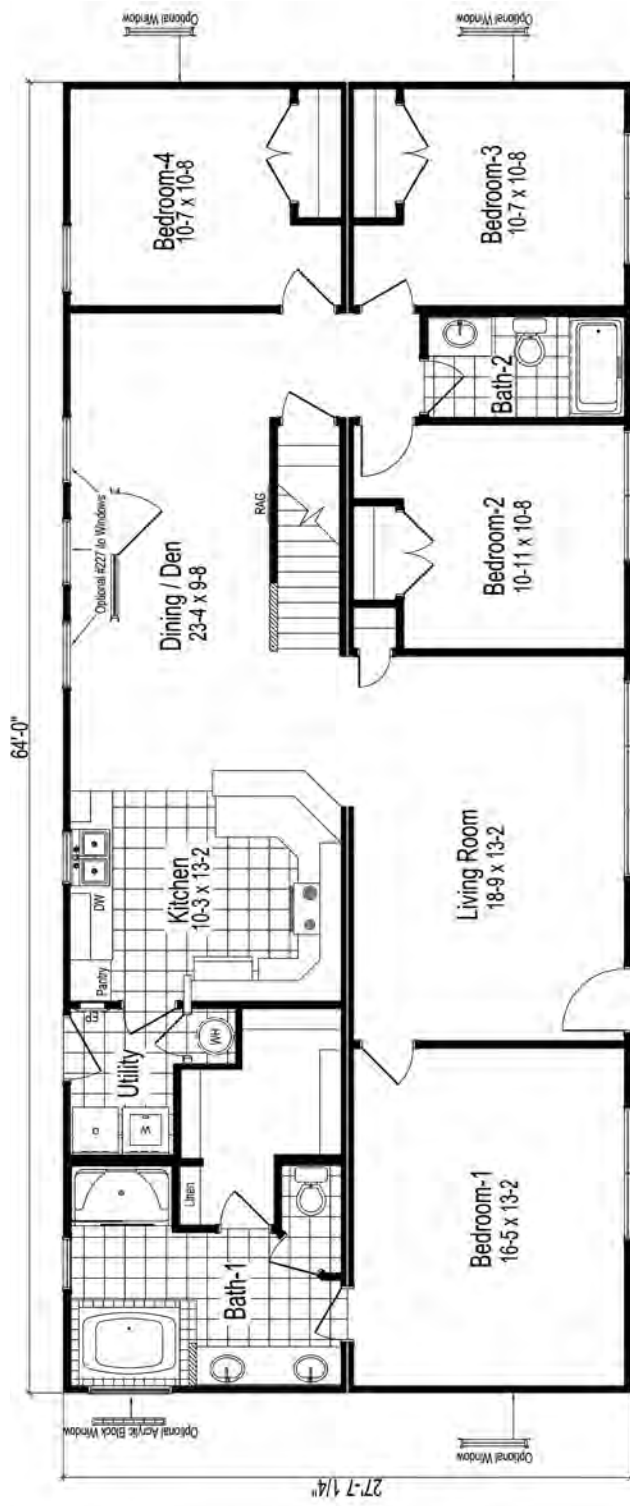

Mainstreet Collection

These are artist renditions for sales purposes only.
Refer to working drawings for actual dimensions.
© 2012 Nationwide Homes 7/13/12

MAGNOLIA II

Shown with optional exterior features

First Floor: 1,767 sq. ft. finished
Second Floor: 1,217 sq. ft. unfinished

NATIONWIDE
Homes
HiPERFORMANCE BUILDERS

nationwide-homes.com • facebook.com/nationwidehome

Alternate Den

Optional Basement

MAGNOLIA II

These are artist renditions for sales purposes only.
Refer to working drawings for actual dimensions.
© 2012 Nationwide Homes 7/11/12