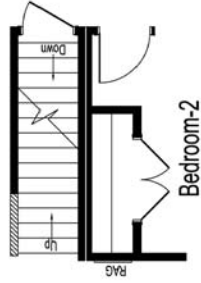

First Floor: 1,767 sq. ft. finished
Second Floor: 1,217 sq. ft. unfinished

NATIONWIDE
Homes
HiPERFORMANCE BUILDERS

nationwide-homes.com • facebook.com/nationwidehome

Alternate Den

Optional Basement

MAGNOLIA II