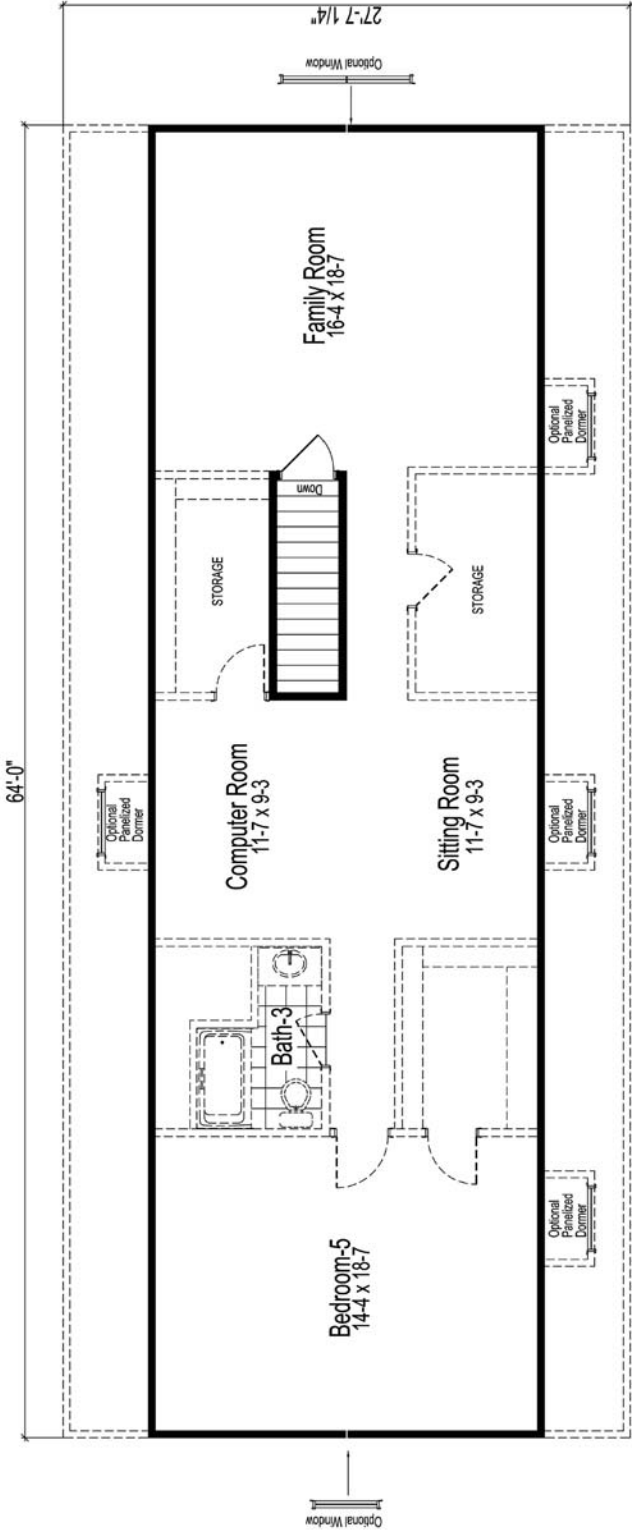

Mainstreet Collection

These are artist renditions for sales purposes only.
Refer to working drawings for actual dimensions.
© 2012 Nationwide Homes 7/13/12

MAGNOLIA II

Shown with optional exterior features

First Floor: 1,767 sq. ft. finished
Second Floor: 1,217 sq. ft. unfinished

NATIONWIDE
Homes
HiPERFORMANCE BUILDERS

nationwide-homes.com • facebook.com/nationwidehome

Alternate Den

Optional Basement

MAGNOLIA II