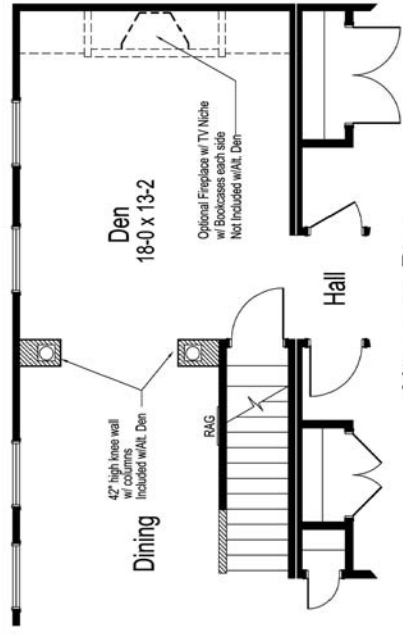

Mainstreet Collection

These are artist renditions for sales purposes only.
Refer to working drawings for actual dimensions.
© 2012 Nationwide Homes 7/13/12

MAGNOLIA II

Shown with optional exterior features

First Floor: 1,767 sq. ft. finished
Second Floor: 1,217 sq. ft. unfinished

NATIONWIDE
Homes
HiPERFORMANCE BUILDERS

nationwide-homes.com • facebook.com/nationwidehome

Alternate Den

Optional Basement

MAGNOLIA II