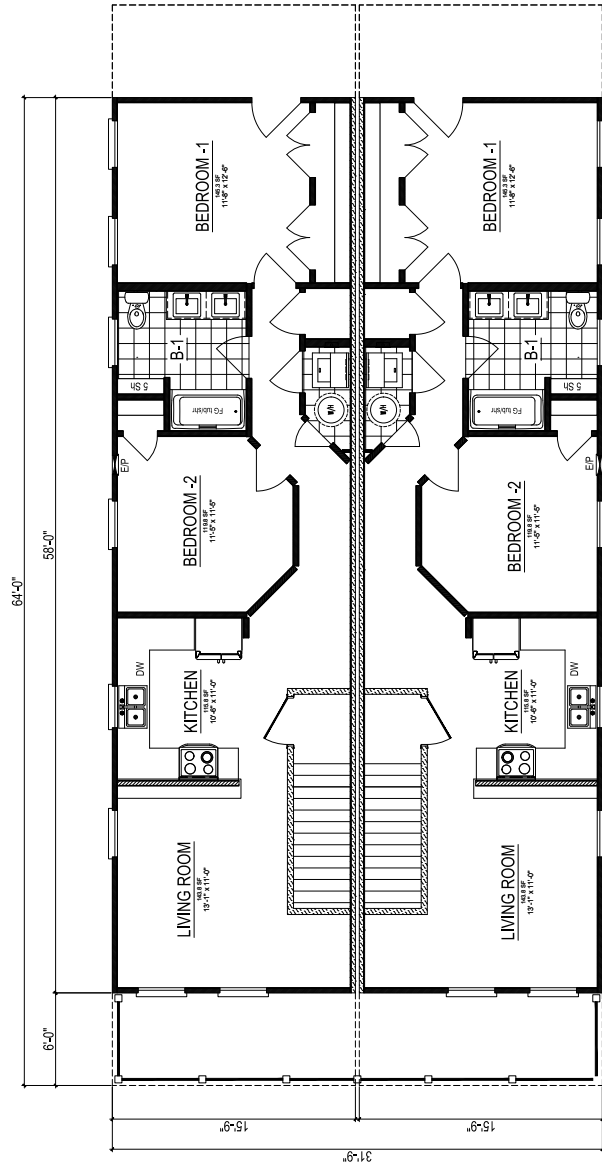

A MULTI-FAMILY COLLECTION
BY NATIONWIDE HOMES est. 1959

SQUARE FOOTAGE 914 2 Bedroom 1 Bathroom

HATTERAS QUADPLEX

Total Finished Area:
 914 Sq. Ft. Per Residence
 1,828 Sq. Ft. Per Level
 3,656 Sq. Ft. Total

Dimensions:
 31'9"W x 64'0"D

**2 Bedrooms
 1 Bathroom**

Factory-Built Porch

Rectangular Lavatory Sinks

Additional Hall Storage

nationwide-homes.com

facebook.com/nationwidehome

instagram.com/nationwidehomes