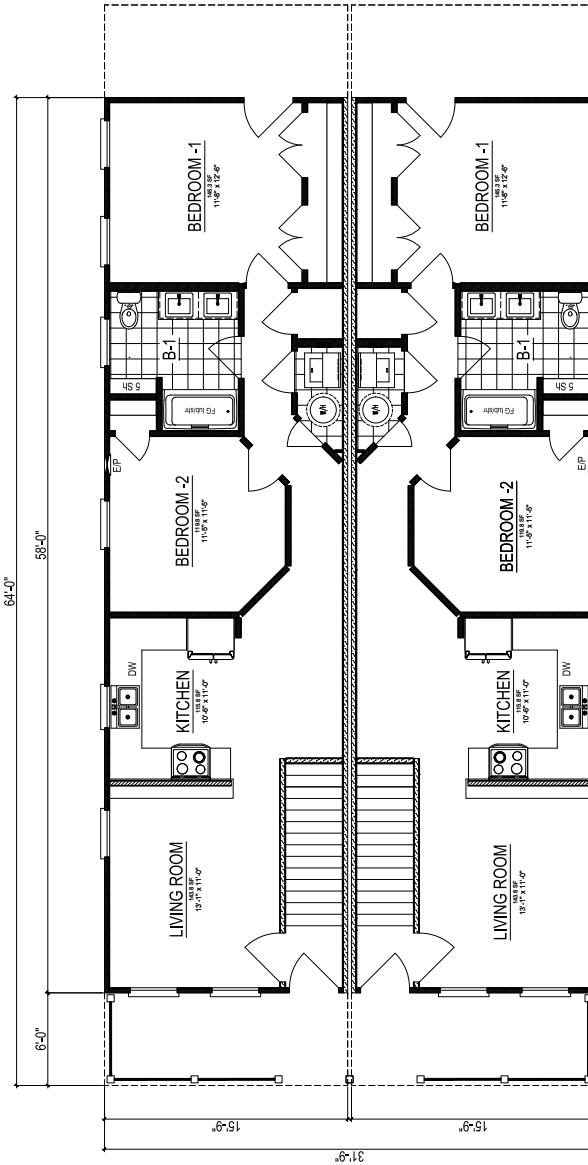

A MULTI-FAMILY COLLECTION
BY NATIONWIDE HOMES est. 1959

SQUARE FOOTAGE 914 2 Bedroom 1 Bathroom

HATTERAS QUADPLEX

Total Finished Area:
 914 Sq. Ft. Per Residence
 1,828 Sq. Ft. Per Level
 3,656 Sq. Ft. Total

Dimensions:
 31'9"W x 64'0"D

**2 Bedrooms
 1 Bathroom**

Factory-Built Porch

Rectangular Lavatory Sinks

Additional Hall Storage

nationwide-homes.com

facebook.com/nationwidehome

instagram.com/nationwidehomes