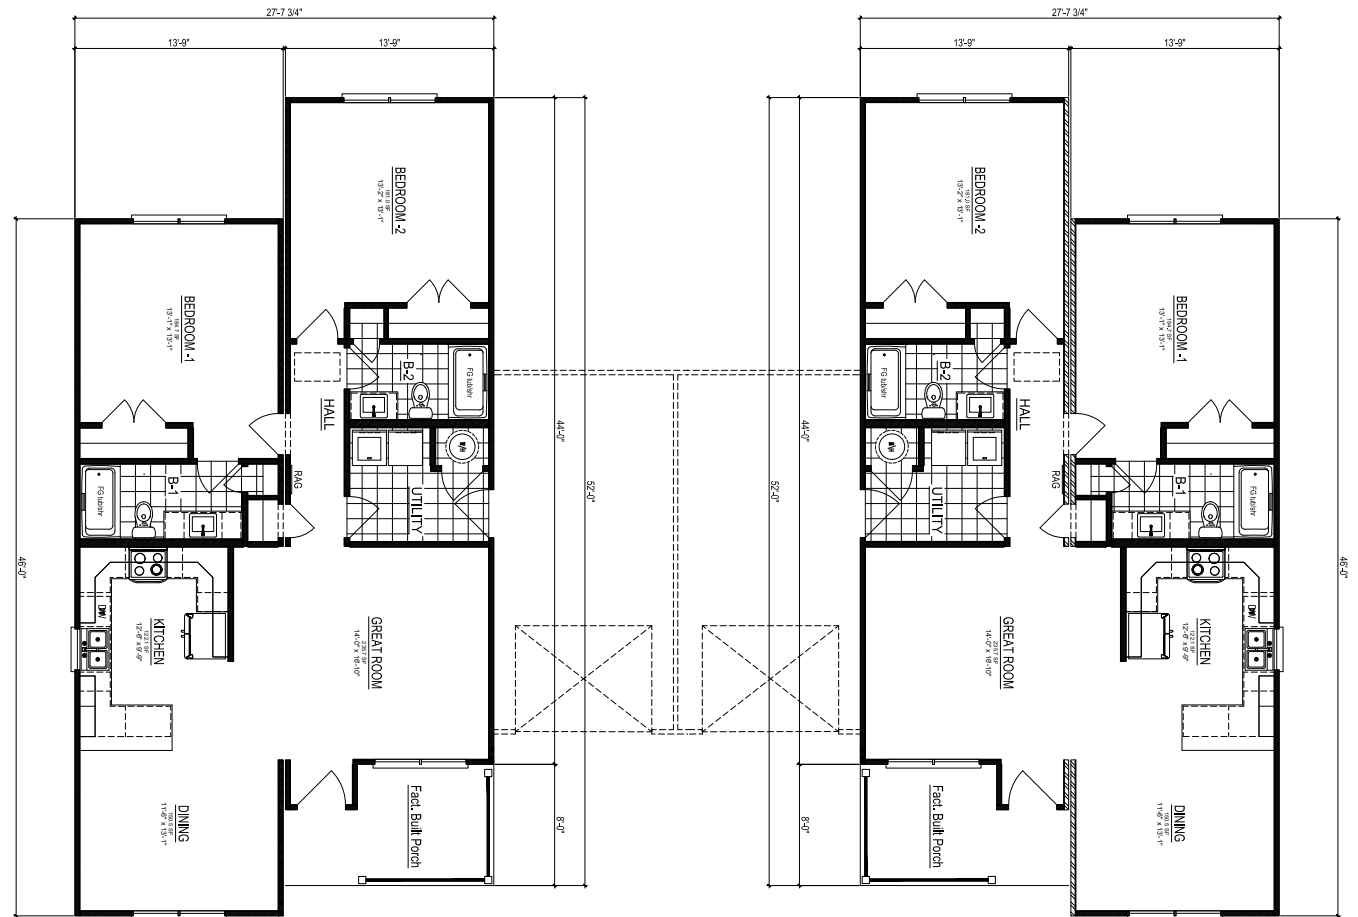

A MULTI-FAMILY COLLECTION
BY NATIONWIDE HOMES est. 1959

SQUARE FOOTAGE 1,257 2 Bedroom 2 Bathroom

GEORGE MASON

Total Finished Area:
1,257 Sq. Ft. Per Residence

Dimensions:
27'8"W x 54'0"D

2 Bedrooms
2 Bathrooms

Ranch-Style

Factory-Built Porch

Open Concept

Rectangular Lavatory Sinks

Optional Garage

nationwide-homes.com

facebook.com/nationwidehome

instagram.com/nationwidehomes

LANDMARK

A MULTI-FAMILY COLLECTION

Shown with Optional Interior and Exterior Features

These are artist renditions for sales purposes only. Refer to working drawings for actual dimensions. © 2020 Nationwide Homes 01/31/20