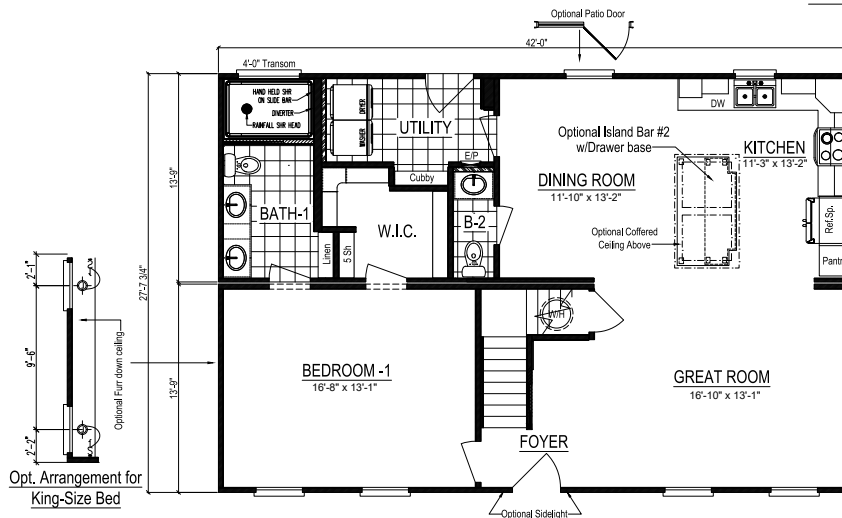

HOMESTEAD VII

Total Finished Area: 2,322 Sq. Ft.

Dimensions: 42'0"W x 27'8"D

4 Bedrooms 2.5 Bathrooms

These are artist renditions for sales purposes only. Refer to working drawings for actual dimensions.
© 2020 Nationwide Homes, Inc. All Rights Reserved.

Shown with Optional Exterior Features

HOMESTEAD VII

Total Finished Area:
2,322 Sq. Ft.

1,161 Sq. Ft. First Floor
1,161 Sq. Ft. Second Floor

Dimensions:
42'0"W x 27'8"D

4 Bedrooms

2.5 Bathrooms

Two-Story

Split-Bedroom Layout

Ceramic Tile Shower

Walk-in Closets

Recreation Room

nationwide-homes.com

facebook.com/nationwidehome

instagram.com/nationwidehomes

SECOND FLOOR

FIRST FLOOR

Optional Master Bath

Optional Island Bar #1

Shown with Optional Interior and Exterior Features

These are artist renditions for sales purposes only.

Refer to working drawings for actual dimensions.