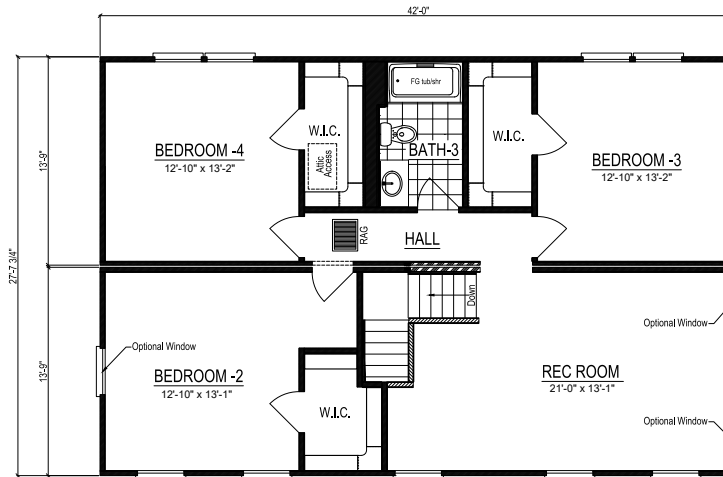

HOMESTEAD VII

Total Finished Area: 2,322 Sq. Ft.

Dimensions: 42'0"W x 27'8"D

4 Bedrooms 2.5 Bathrooms

These are artist renditions for sales purposes only. Refer to working drawings for actual dimensions.
© 2020 Nationwide Homes, Inc. All Rights Reserved.

Shown with Optional Exterior Features

HOMESTEAD VII

Total Finished Area:
2,322 Sq. Ft.

1,161 Sq. Ft. First Floor
1,161 Sq. Ft. Second Floor

Dimensions:
42'0"W x 27'8"D

4 Bedrooms

2.5 Bathrooms

Two-Story

Split-Bedroom Layout

Ceramic Tile Shower

Walk-in Closets

Recreation Room

nationwide-homes.com

facebook.com/nationwidehome

instagram.com/nationwidehomes

SECOND FLOOR

FIRST FLOOR

Optional Master Bath

Optional Island Bar #1

Shown with Optional Interior and Exterior Features

These are artist renditions for sales purposes only.

Refer to working drawings for actual dimensions.