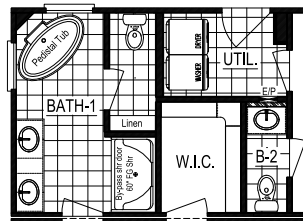

HOMESTEAD VII

Total Finished Area: 2,322 Sq. Ft.

Dimensions: 42'0"W x 27'8"D

4 Bedrooms 2.5 Bathrooms

These are artist renditions for sales purposes only. Refer to working drawings for actual dimensions.
© 2020 Nationwide Homes, Inc. All Rights Reserved.

Shown with Optional Exterior Features

HOMESTEAD VII

Total Finished Area:
2,322 Sq. Ft.

1,161 Sq. Ft. First Floor
1,161 Sq. Ft. Second Floor

Dimensions:
42'0"W x 27'8"D

4 Bedrooms

2.5 Bathrooms

Two-Story

Split-Bedroom Layout

Ceramic Tile Shower

Walk-in Closets

Recreation Room

nationwide-homes.com

facebook.com/nationwidehome

instagram.com/nationwidehomes

SECOND FLOOR

FIRST FLOOR

Optional Master Bath

Optional Island Bar #1

Shown with Optional Interior and Exterior Features

These are artist renditions for sales purposes only.

Refer to working drawings for actual dimensions.