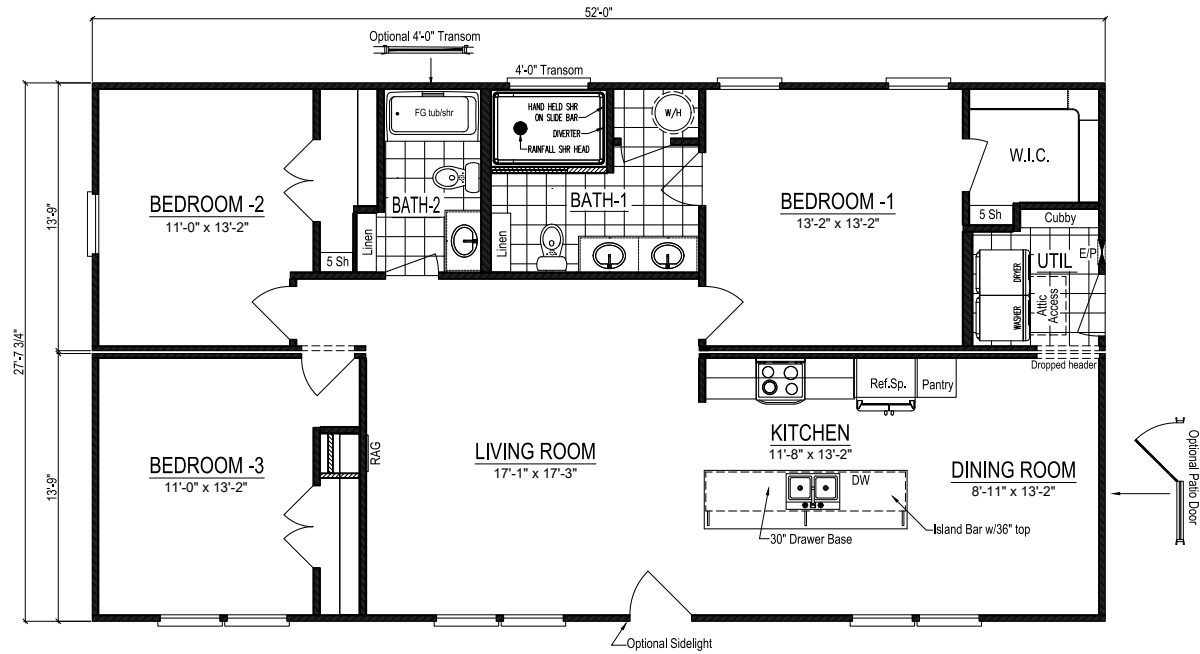

HOMESTEAD VI

Total Finished Area: 1,437 Sq. Ft.

Dimensions: 52'0"W x 27'8"D

3 Bedrooms 2 Bathrooms

These are artist renditions for sales purposes only. Refer to working drawings for actual dimensions.
© 2020 Nationwide Homes, Inc. All Rights Reserved.

Shown with Optional Exterior Features

HOMESTEAD VI

Total Finished Area:
1,437 Sq. Ft.

Dimensions:
52'0"W x 27'8"D

3 Bedrooms

2 Bathrooms

Ranch-Style

Split-Bedroom Design

Ceramic Tile Shower

Walk-in Closet

Extended Kitchen Island

nationwide-homes.com

facebook.com/nationwidehome

instagram.com/nationwidehomes

Shown with Optional Interior and Exterior Features

These are artist renditions for sales purposes only.

Refer to working drawings for actual dimensions.

© 2020 Nationwide Homes 01/31/20