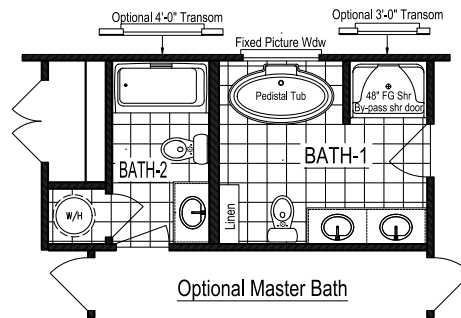

Shown with Optional Exterior Features

HOMESTEAD VI

Total Finished Area:
1,437 Sq. Ft.

Dimensions:
52'0"W x 27'8"D

3 Bedrooms

2 Bathrooms

Ranch-Style

Split-Bedroom Design

Ceramic Tile Shower

Walk-in Closet

Extended Kitchen Island

nationwide-homes.com

facebook.com/nationwidehome

instagram.com/nationwidehomes

Shown with Optional Interior and Exterior Features

These are artist renditions for sales purposes only.