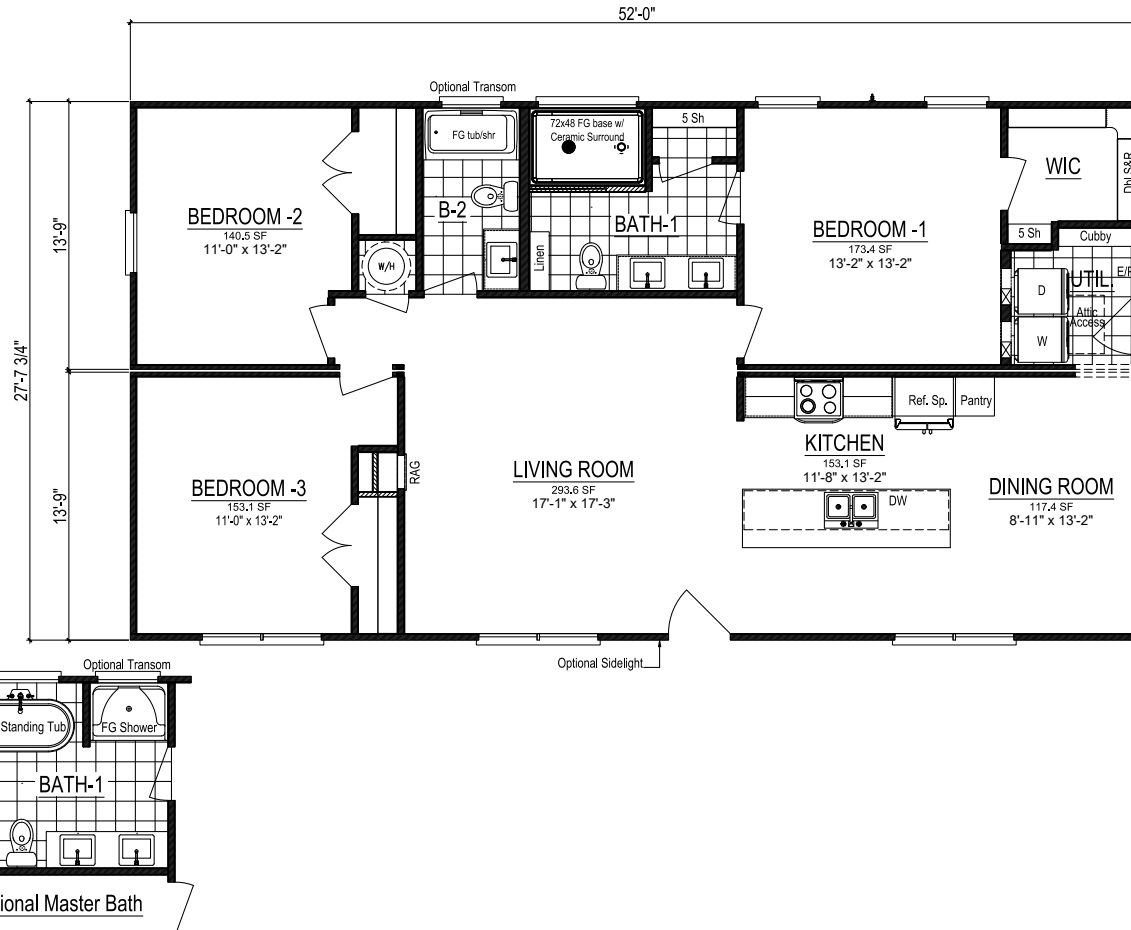

HOMESTEAD VI

Total Finished Area: 1,438 Sq. Ft.

Dimensions: 52'0"W x 27'8"D

3 Bedrooms

2 Bathrooms

Ranch Design

Exterior Shown with Standard 7/12 Roof Pitch

These are artist renditions for sales purposes only. Refer to working drawings for actual dimensions.
© January 2022 Nationwide Homes, Inc. All Rights Reserved.

Shown with Optional Exterior Features

HOMESTEAD VI

Total Finished Area:
1,438 Sq. Ft.

Dimensions:
52'0"W x 27'8"D

3 Bedrooms

2 Bathrooms

Split-Bedroom Design

Ceramic Tile Shower

Walk-in Closet

Extended Kitchen Island

Utility Room Cubby+Bench

Homestead VI
1,438 SQ. FT.

Shown with Optional Interior and Exterior Features

These are artist renditions for sales purposes only.
Refer to working drawings for actual dimensions.
© January 2022 Nationwide Homes