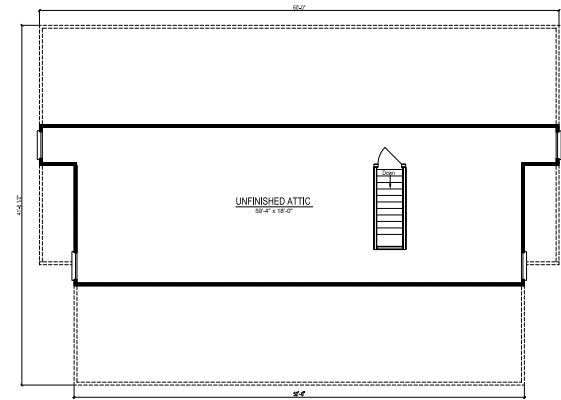

# HOMESTEAD V 712

**Total Finished Area: 2,276 Sq. Ft. (Potential Area: 3,230 Sq. Ft.)**

Dimensions: 60'0"W x 41'7"D

4 Bedrooms    2 Bathrooms

These are artist renditions for sales purposes only. Refer to working drawings for actual dimensions.  
© 2020 Nationwide Homes, Inc. All Rights Reserved.

**Shown with Optional Exterior Features**

**HOMESTEAD V 712**

**Total Potential Area:  
3,230 Sq. Ft.**

2,276 Sq. Ft. Finished  
954 Sq. Ft. Unfinished

**Dimensions:  
60'0"W x 41'7"D**

**4 Bedrooms**

**2 Bathrooms**

**Shown with Optional 912 Roof Pitch**

**Shown with Optional Interior and Exterior Features**

These are artist renditions for sales purposes only.

Refer to working drawings for actual dimensions.

© 2020 Nationwide Homes 01/31/20