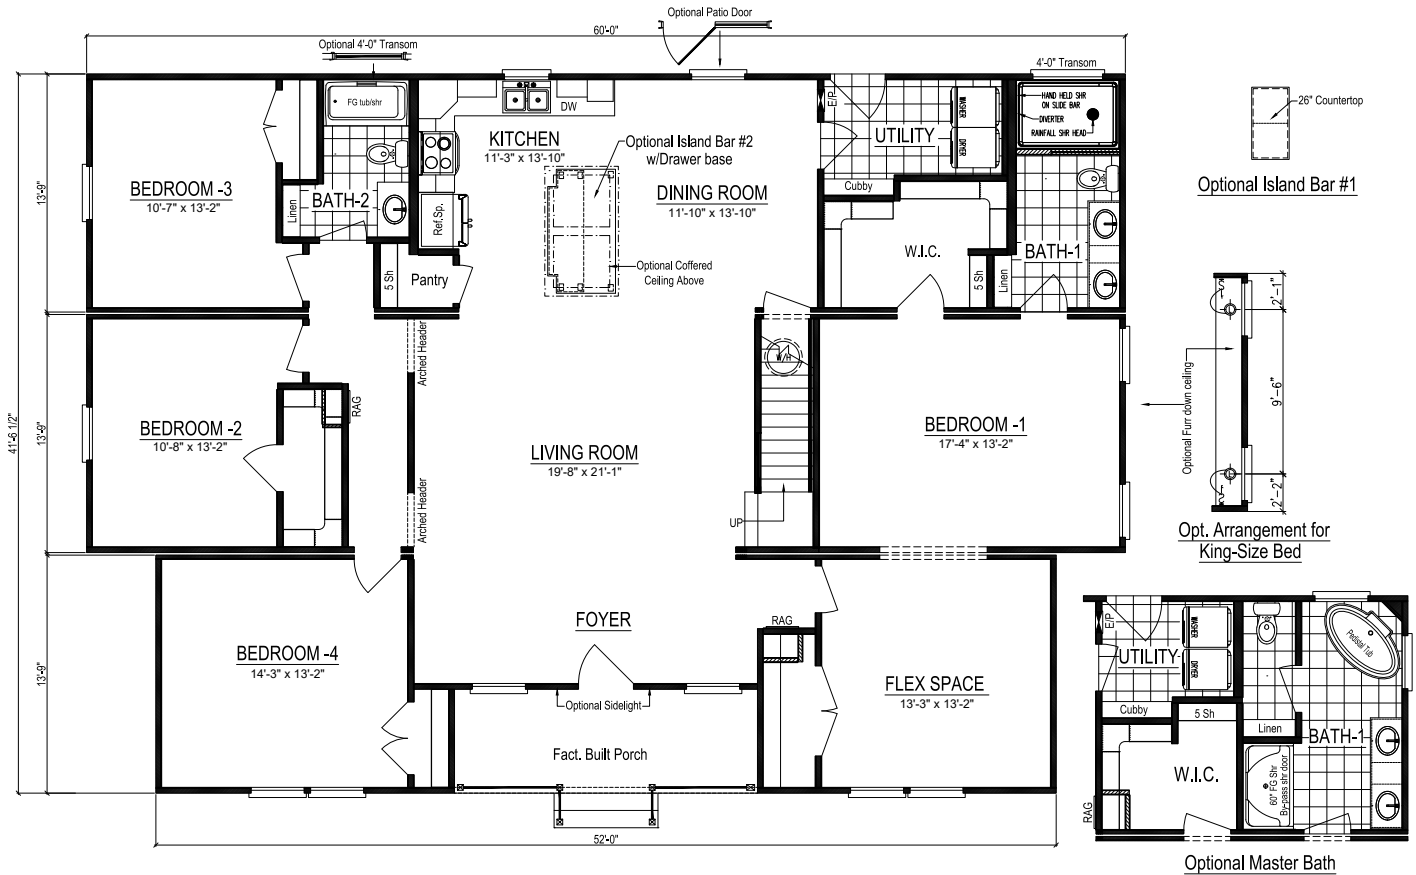

# HOMESTEAD V 712

**Total Finished Area: 2,276 Sq. Ft. (Potential Area: 3,230 Sq. Ft.)**

Dimensions: 60'0"W x 41'7"D

4 Bedrooms    2 Bathrooms

These are artist renditions for sales purposes only. Refer to working drawings for actual dimensions.  
© 2020 Nationwide Homes, Inc. All Rights Reserved.

**Shown with Optional Exterior Features**

**HOMESTEAD V 712**

**Total Potential Area:  
3,230 Sq. Ft.**

2,276 Sq. Ft. Finished  
954 Sq. Ft. Unfinished

**Dimensions:  
60'0"W x 41'7"D**

**4 Bedrooms**

**2 Bathrooms**

Split-Bedroom Design

Ceramic Tile Shower

Walk-in Closet

Flex Space

Pantry

[nationwide-homes.com](http://nationwide-homes.com)

[facebook.com/nationwidehome](https://facebook.com/nationwidehome)

[instagram.com/nationwidehomes](https://instagram.com/nationwidehomes)

**Shown with Optional 912 Roof Pitch**

**Shown with Optional Interior and Exterior Features**

These are artist renditions for sales purposes only.

Refer to working drawings for actual dimensions.

© 2020 Nationwide Homes 01/31/20