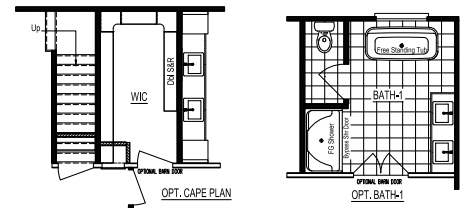

# SOUTHAMPTON

**Total Finished Area: 1,870 Sq. Ft.**

Dimensions: 64'0"W x 31'2"D

**3 Bedrooms    2 Bathrooms    Ranch Design**

**Exterior Shown with Standard 7/12 Roof Pitch**

These are artist renditions for sales purposes only. Refer to working drawings for actual dimensions.  
© January 2022 Nationwide Homes, Inc. All Rights Reserved.

**Shown with Optional Exterior Features**

**SOUTHAMPTON**

**Total Finished Area:**  
1,870 Sq. Ft.

**Dimensions:**  
64'0"W x 31'2"D

**3 Bedrooms**

**2 Bathrooms**

Split-Bedroom Design

Kitchen Island

Ceramic Tile Shower  
(4x8')

Walk-in Closet

Private Study

Utility Room Cubby+Bench

[nationwide-homes.com](http://nationwide-homes.com)

[facebook.com/nationwidehome](https://facebook.com/nationwidehome)

[instagram.com/nationwidehomes](https://instagram.com/nationwidehomes)

**Homestead - Southampton**

1,870 SQ.FT.

**Shown with Optional Interior and Exterior Features**

These are artist renditions for sales purposes only.

Refer to working drawings for actual dimensions.

© January 2022 Nationwide Homes