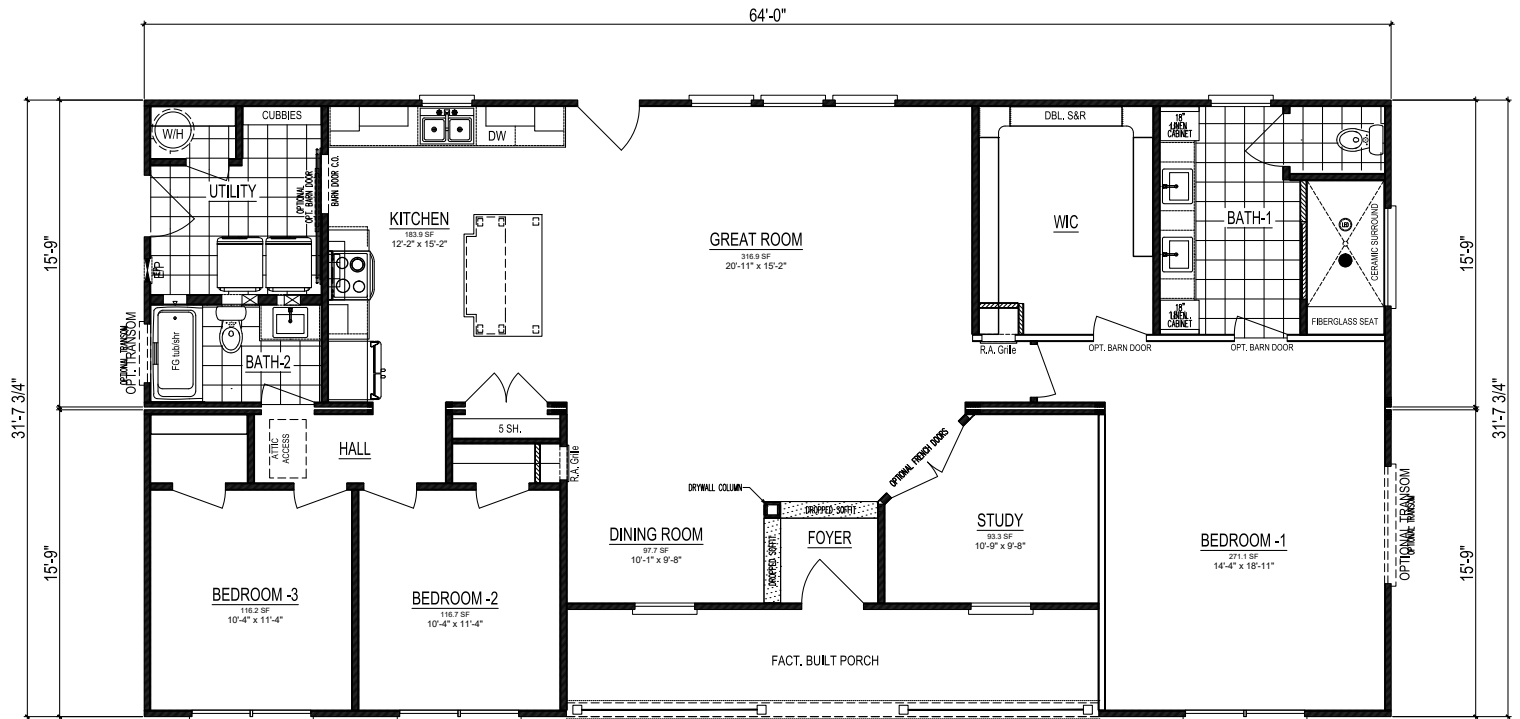

# SOUTHAMPTON

**Total Finished Area: 1,870 Sq. Ft.**

Dimensions: 64'0"W x 31'2"D

**3 Bedrooms    2 Bathrooms    Ranch Design**

**Exterior Shown with Standard 7/12 Roof Pitch**

These are artist renditions for sales purposes only. Refer to working drawings for actual dimensions.  
© January 2022 Nationwide Homes, Inc. All Rights Reserved.

**Shown with Optional Exterior Features**

**SOUTHAMPTON**

**Total Finished Area:**  
1,870 Sq. Ft.

**Dimensions:**  
64'0"W x 31'2"D

**3 Bedrooms**

**2 Bathrooms**

Split-Bedroom Design

Kitchen Island

Ceramic Tile Shower  
(4x8')

Walk-in Closet

Private Study

Utility Room Cubby+Bench

[nationwide-homes.com](http://nationwide-homes.com)

[facebook.com/nationwidehome](https://facebook.com/nationwidehome)

[instagram.com/nationwidehomes](https://instagram.com/nationwidehomes)

**Homestead - Southampton**

1,870 SQ.FT.

**Shown with Optional Interior and Exterior Features**

These are artist renditions for sales purposes only.

Refer to working drawings for actual dimensions.

© January 2022 Nationwide Homes