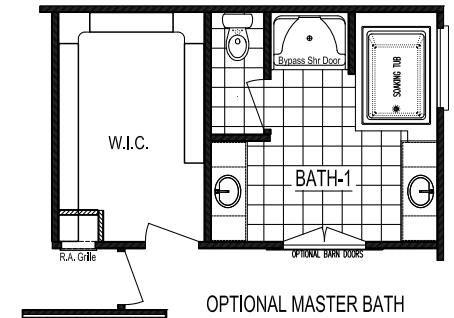

Shown with Optional Exterior Features

SOUTHAMPTON II

Total Finished Area:
1,870 Sq. Ft.

Dimensions:
64'0"W x 31'2"D

3 Bedrooms

2 Bathrooms

Ranch-Style

Split-Bedroom Design

Ceramic Tile Shower
(4x8')

Walk-in Closet

Private Study

Pantry

nationwide-homes.com

facebook.com/nationwidehome

instagram.com/nationwidehomes

Shown with Optional Interior and Exterior Features