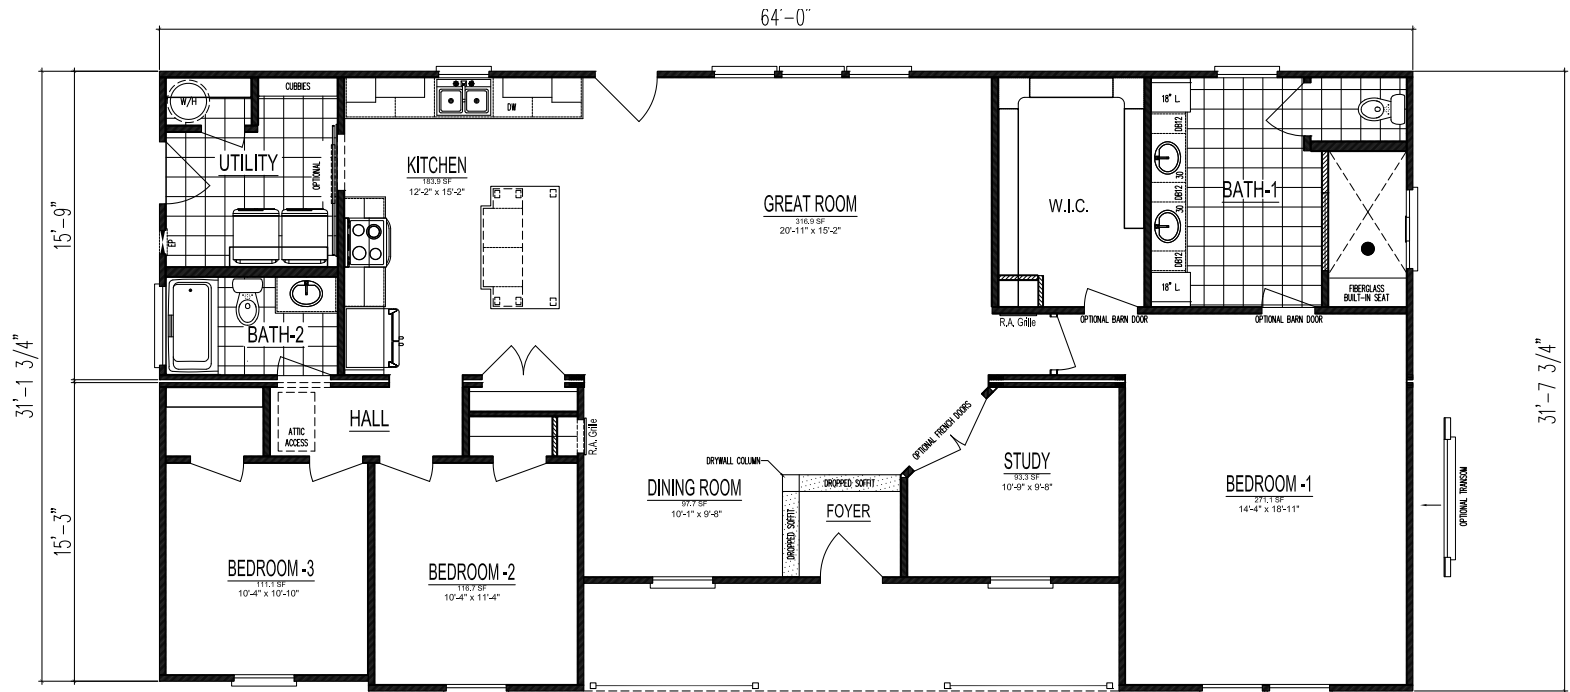

SOUTHAMPTON II

Total Finished Area: 1,870 Sq. Ft.

Dimensions: 64'0"W x 31'2"D

3 Bedrooms 2 Bathrooms

These are artist renditions for sales purposes only. Refer to working drawings for actual dimensions.
© 2020 Nationwide Homes, Inc. All Rights Reserved.

Shown with Optional Exterior Features

SOUTHAMPTON II

Total Finished Area:
1,870 Sq. Ft.

Dimensions:
64'0"W x 31'2"D

3 Bedrooms

2 Bathrooms

Ranch-Style

Split-Bedroom Design

Ceramic Tile Shower
(4x8')

Walk-in Closet

Private Study

Pantry

nationwide-homes.com

facebook.com/nationwidehome

instagram.com/nationwidehomes

Shown with Optional Interior and Exterior Features