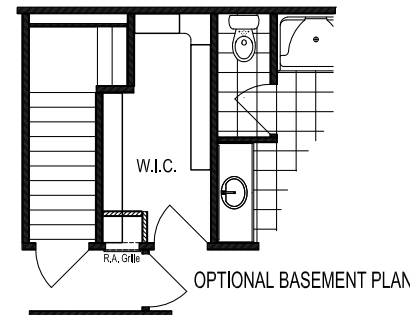

Shown with Optional Exterior Features

SOUTHAMPTON II

Total Finished Area:
1,870 Sq. Ft.

Dimensions:
64'0"W x 31'2"D

3 Bedrooms

2 Bathrooms

Ranch-Style

Split-Bedroom Design

Ceramic Tile Shower
(4x8')

Walk-in Closet

Private Study

Pantry

nationwide-homes.com

facebook.com/nationwidehome

instagram.com/nationwidehomes

Shown with Optional Interior and Exterior Features