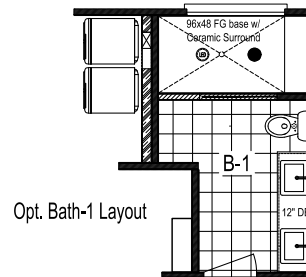

NOBLE

Total Finished Area: 1,548 Sq. Ft.

Dimensions: 27'8"W x 56'0"D

3 Bedrooms

2 Bathrooms

Ranch Design

Exterior Shown with Standard 7/12 Roof Pitch (Optional Porch with Raised Roof Built On-site by Builder)

Total Finished Area:
1,548 Sq. Ft.

Dimensions:
27'8"W x 56'0"D

3 Bedrooms

2 Bathrooms

Kitchen Island

Kitchen Pantry

Free Standing Bathtub

Rectangular Lavatory Sinks

Walk-in Closets

Noble
1,548 SQ. FT.

Shown with Optional Interior and Exterior Features

These are artist renditions for sales purposes only.
Refer to working drawings for actual dimensions.
© January 2022 Nationwide Homes