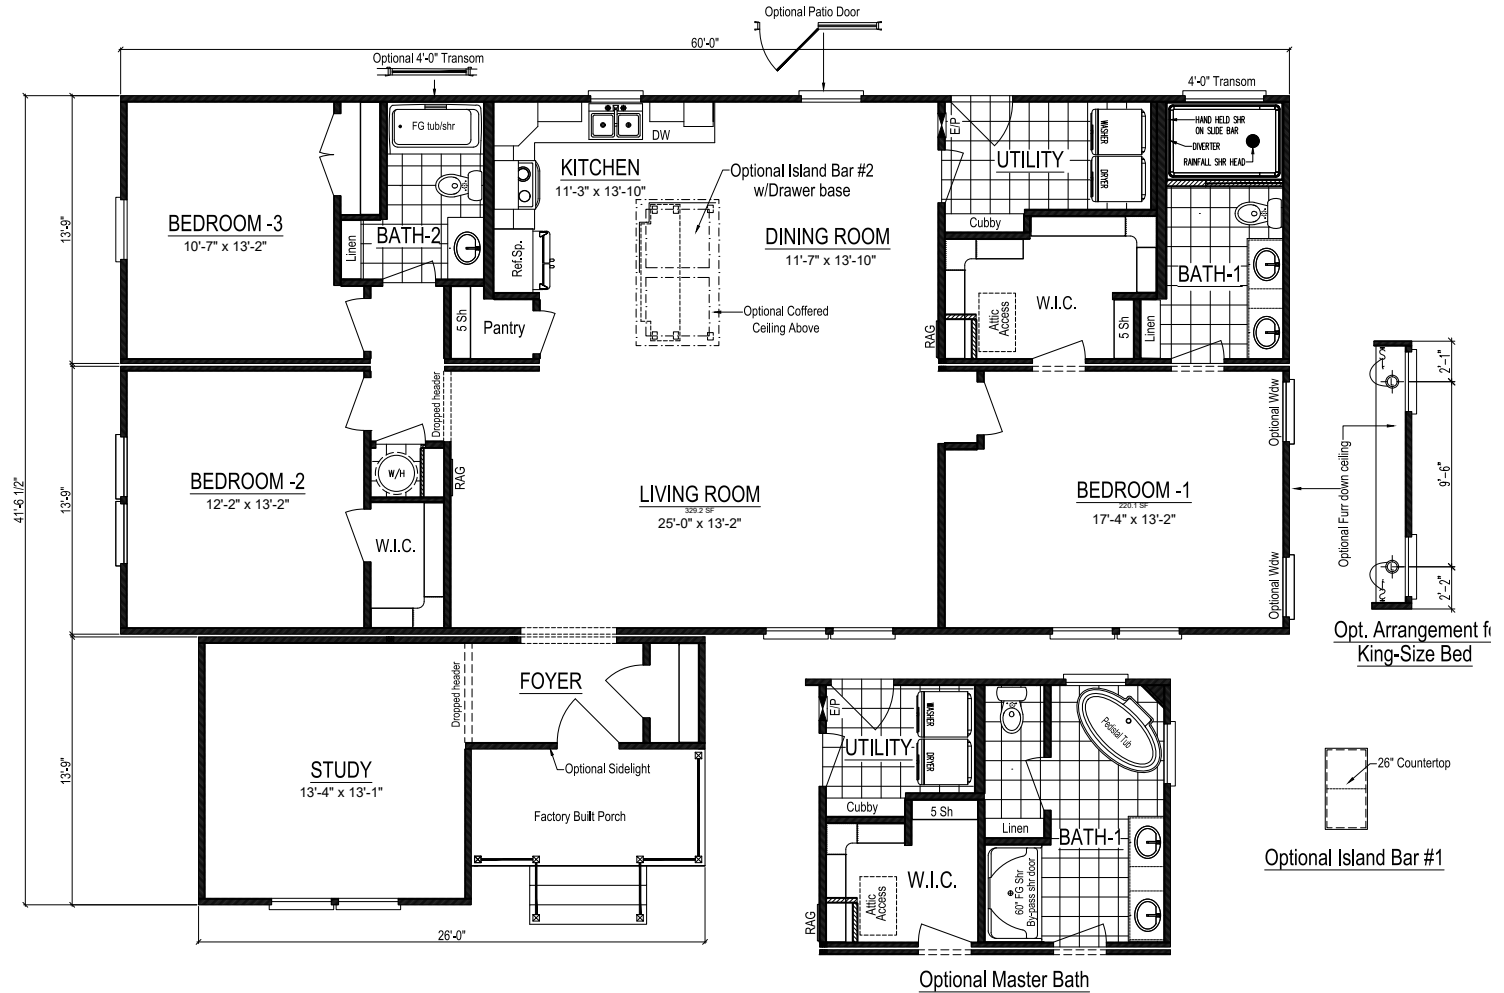

HOMESTEAD III

Total Finished Area: 1,924 Sq. Ft.

Dimensions: 60'0"W x 41'7"D

3 Bedrooms 2 Bathrooms

These are artist renditions for sales purposes only. Refer to working drawings for actual dimensions.
© 2020 Nationwide Homes, Inc. All Rights Reserved.

Shown with Optional Exterior Features

HOMESTEAD III

Total Finished Area:
1,924 Sq. Ft.

Dimensions:
60'0"W x 41'7"D

3 Bedrooms

2 Bathrooms

Ranch-Style

Split-Bedroom Layout

Ceramic Tile Shower

Walk-in Closet

Private Study

Pantry

nationwide-homes.com

facebook.com/nationwidehome

instagram.com/nationwidehomes

Shown with Optional Interior and Exterior Features