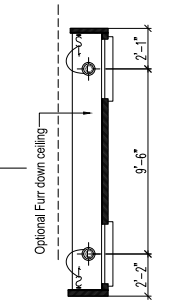

Opt. Arrangement for King-Size Bed