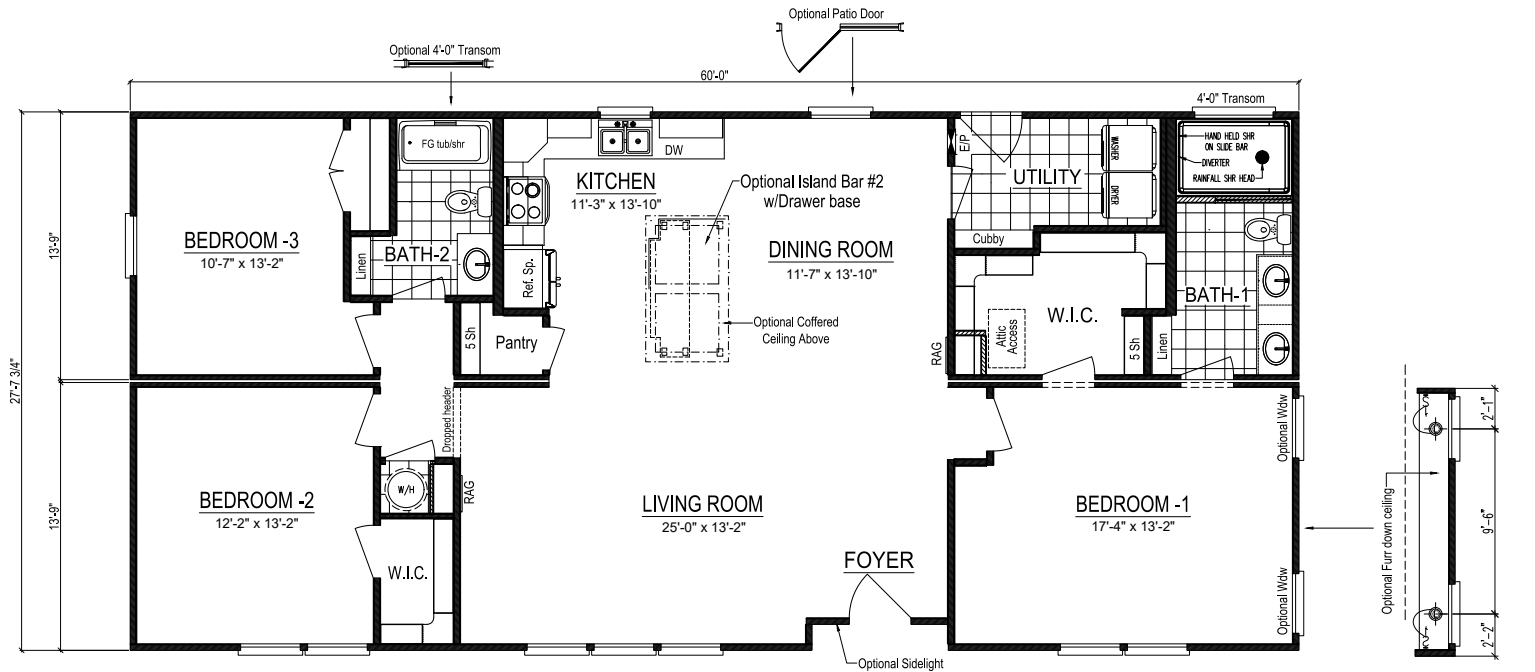

HOMESTEAD I

Total Finished Area: 1,649 Sq. Ft.

Dimensions: 60'0"W x 27'8"D

3 Bedrooms 2 Bathrooms

These are artist renditions for sales purposes only. Refer to working drawings for actual dimensions.
© 2020 Nationwide Homes, Inc. All Rights Reserved.

Shown with Optional Exterior Features

HOMESTEAD I

Total Finished Area:
1,649 Sq. Ft.

Dimensions:
60'0"W x 27'8"D

3 Bedrooms

2 Bathrooms

Ranch-Style

Split-Bedroom Layout

Ceramic Tile Shower

Walk-in Closet

Pantry

nationwide-homes.com

facebook.com/nationwidehome

instagram.com/nationwidehomes

Opt. Arrangement for King-Size Bed

Optional Master Bath

Optional Island Bar #1

Shown with Optional Interior and Exterior Features

These are artist renditions for sales purposes only.

Refer to working drawings for actual dimensions.

© 2020 Nationwide Homes 01/31/20