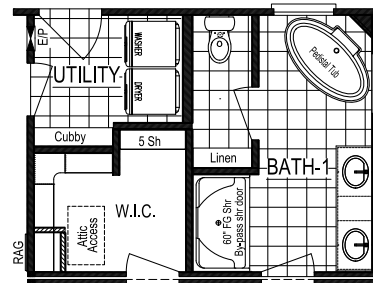

HOMESTEAD I

Total Finished Area: 1,649 Sq. Ft.

Dimensions: 60'0"W x 27'8"D

3 Bedrooms 2 Bathrooms

These are artist renditions for sales purposes only. Refer to working drawings for actual dimensions.
© 2020 Nationwide Homes, Inc. All Rights Reserved.

Shown with Optional Exterior Features

HOMESTEAD I

Total Finished Area:
1,649 Sq. Ft.

Dimensions:
60'0"W x 27'8"D

3 Bedrooms

2 Bathrooms

Ranch-Style

Split-Bedroom Layout

Ceramic Tile Shower

Walk-in Closet

Pantry

nationwide-homes.com

facebook.com/nationwidehome

instagram.com/nationwidehomes

Opt. Arrangement for King-Size Bed

Optional Master Bath

Optional Island Bar #1

Shown with Optional Interior and Exterior Features

These are artist renditions for sales purposes only.

Refer to working drawings for actual dimensions.

© 2020 Nationwide Homes 01/31/20