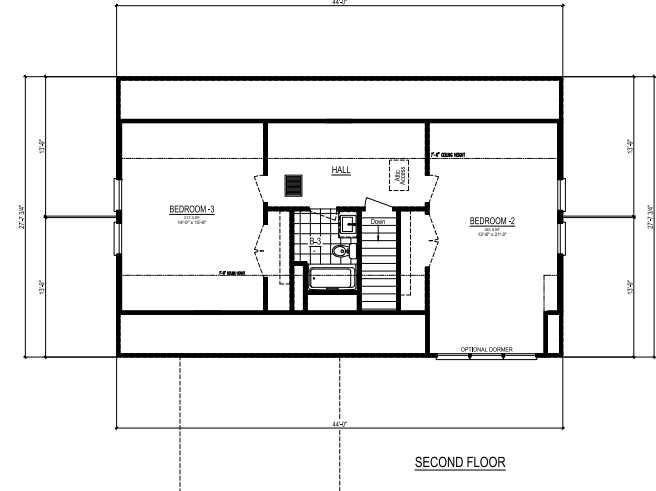

HOMESTEAD FARMHOUSE II

ALTERNATE

Total Potential Area: 2,191 Sq. Ft.

Dimensions: 44'0"W x 41'7"D

3 Bedrooms 2.5 Bathrooms Cape Design

These are artist renditions for sales purposes only.
Refer to working drawings for actual dimensions.
© 2022 Nationwide Homes, Inc. All Rights Reserved.

Shown with Optional Front Porch and Exterior Features

HOMESTEAD FARMHOUSE II
(ALTERNATE)

Total Potential Area:
2,191 Sq. Ft.
1,435 Sq. Ft. Finished
756 Sq. Ft. Unfinished

Dimensions:
44'0"W x 41'7"D

3 Bedrooms

2.5 Bathrooms

Expanded Kitchen & Dining

Ceramic Tile Shower

Walk-in Closet

Private Utility

nationwide-homes.com

facebook.com/nationwidehome

instagram.com/nationwidehomes