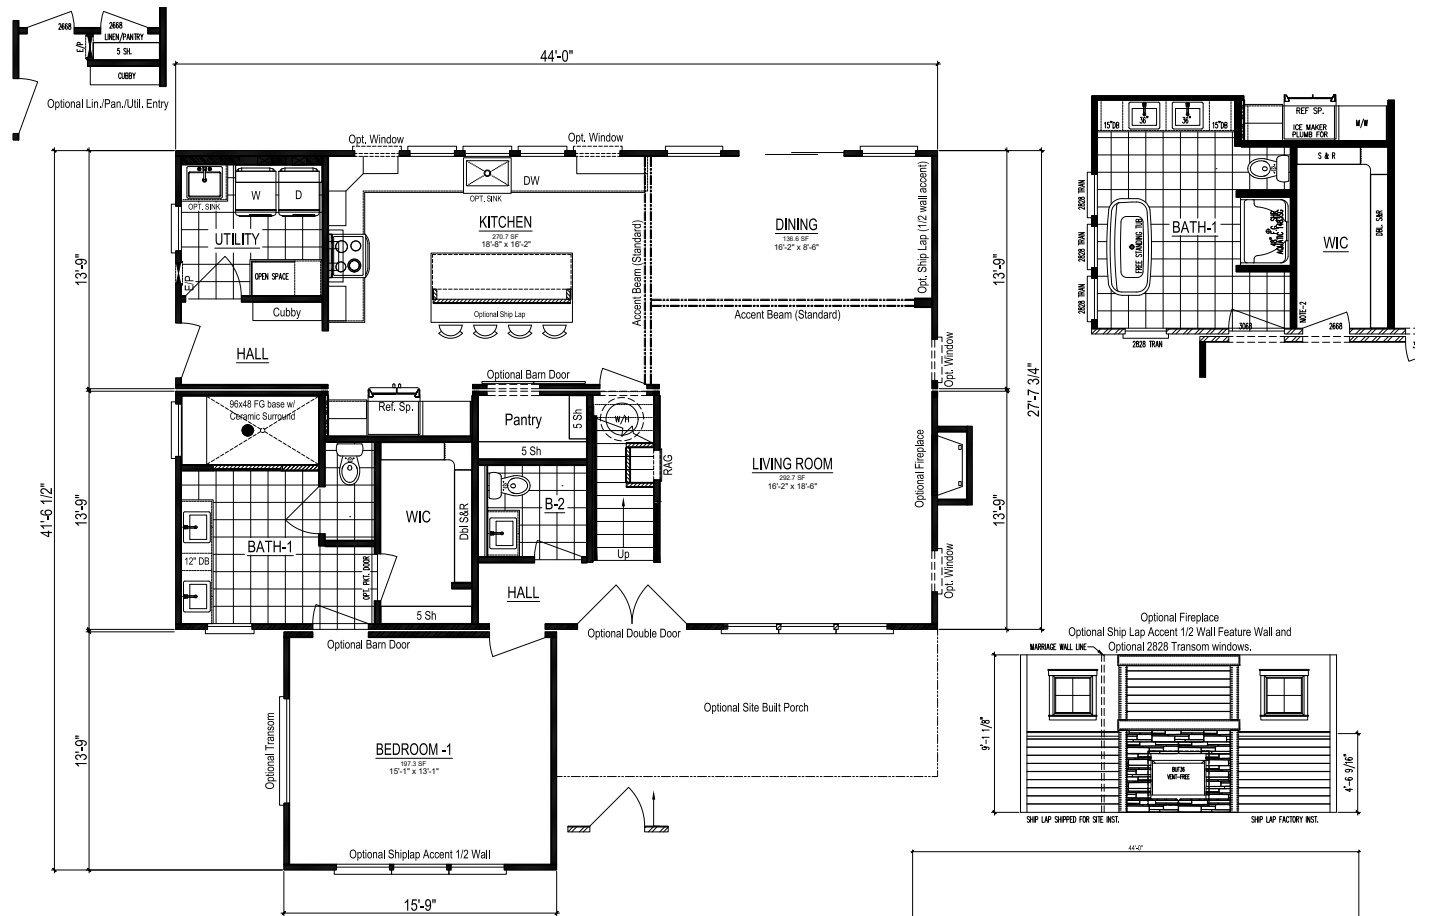

HOMESTEAD FARMHOUSE II

ALTERNATE

Total Potential Area: 2,191 Sq. Ft.

Dimensions: 44'0"W x 41'7"D

3 Bedrooms 2.5 Bathrooms Cape Design

These are artist renditions for sales purposes only.
Refer to working drawings for actual dimensions.
© 2022 Nationwide Homes, Inc. All Rights Reserved.

Shown with Optional Front Porch and Exterior Features

HOMESTEAD FARMHOUSE II
(ALTERNATE)

Total Potential Area:
2,191 Sq. Ft.
1,435 Sq. Ft. Finished
756 Sq. Ft. Unfinished

Dimensions:
44'0"W x 41'7"D

3 Bedrooms

2.5 Bathrooms

Expanded Kitchen & Dining

Ceramic Tile Shower

Walk-in Closet

Private Utility

nationwide-homes.com

facebook.com/nationwidehome

instagram.com/nationwidehomes