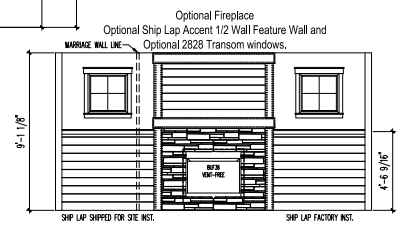

Shown with Optional Interior and Exterior Features

These are artist renditions for sales purposes only.

Refer to working drawings for actual dimensions.

© 2022 Nationwide Homes. All Rights Reserved.