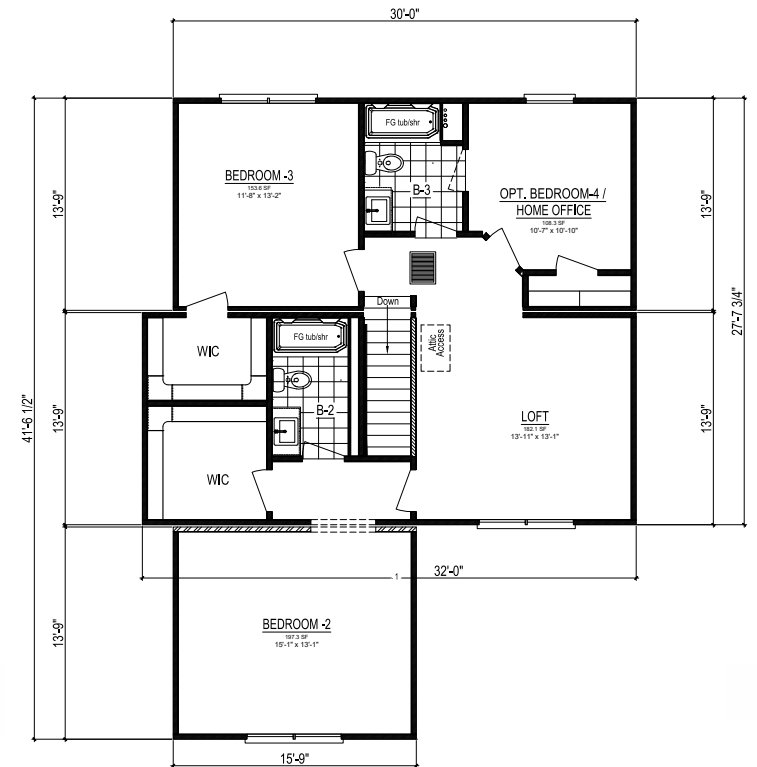

# FARMHOUSE VI

Shown with Optional Front Porch and Exterior Features

SQUARE FOOTAGE 2,179

4 Bedrooms 3.5 Bathrooms

These are artist renditions for sales purposes only.  
Refer to working drawings for actual dimensions.  
© 2024 Nationwide Homes, Inc. All Rights Reserved.

**FARMHOUSE VI**

**Total Finished Area:  
2,179 Sq. Ft.**

**Dimensions:  
32'0" W x 41'7" D**

**4 Bedrooms**

**3.5 Bathrooms**

Expansive Kitchen Island

Kitchen Pantry

Ceramic Tile Shower  
(4x6')

Walk-in Closets

Loft Space

Cubby

[nationwide-homes.com](http://nationwide-homes.com)

[facebook.com/nationwidehome](https://facebook.com/nationwidehome)

[instagram.com/nationwidehomes](https://instagram.com/nationwidehomes)

Bedroom 2

**Shown with Optional Interior and Exterior Features**

These are artist renditions for sales purposes only.

Refer to working drawings for actual dimensions.

© 2024 Nationwide Homes. All Rights Reserved.