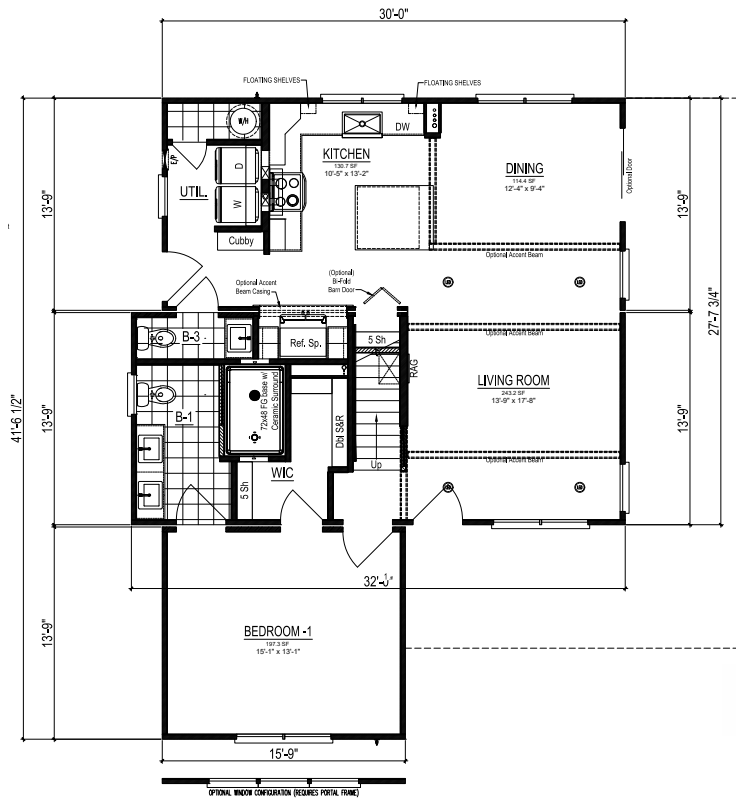

# FARMHOUSE VI

Shown with Optional Front Porch and Exterior Features

SQUARE FOOTAGE 2,179

4 Bedrooms 3.5 Bathrooms

These are artist renditions for sales purposes only.  
Refer to working drawings for actual dimensions.  
© 2024 Nationwide Homes, Inc. All Rights Reserved.

**FARMHOUSE VI**

**Total Finished Area:  
2,179 Sq. Ft.**

**Dimensions:  
32'0" W x 41'7" D**

**4 Bedrooms**

**3.5 Bathrooms**

Expansive Kitchen Island

Kitchen Pantry

Ceramic Tile Shower  
(4x6')

Walk-in Closets

Loft Space

Cubby

[nationwide-homes.com](http://nationwide-homes.com)

[facebook.com/nationwidehome](https://facebook.com/nationwidehome)

[instagram.com/nationwidehomes](https://instagram.com/nationwidehomes)

Bedroom 2

**Shown with Optional Interior and Exterior Features**

These are artist renditions for sales purposes only.

Refer to working drawings for actual dimensions.

© 2024 Nationwide Homes. All Rights Reserved.