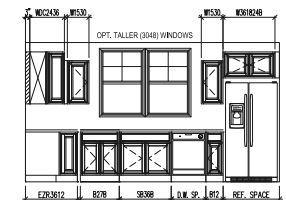

Shown with Optional Interior and Exterior Features

These are artist renditions for sales purposes only.

Refer to working drawings for actual dimensions.

© 2020 Nationwide Homes 02/28/20