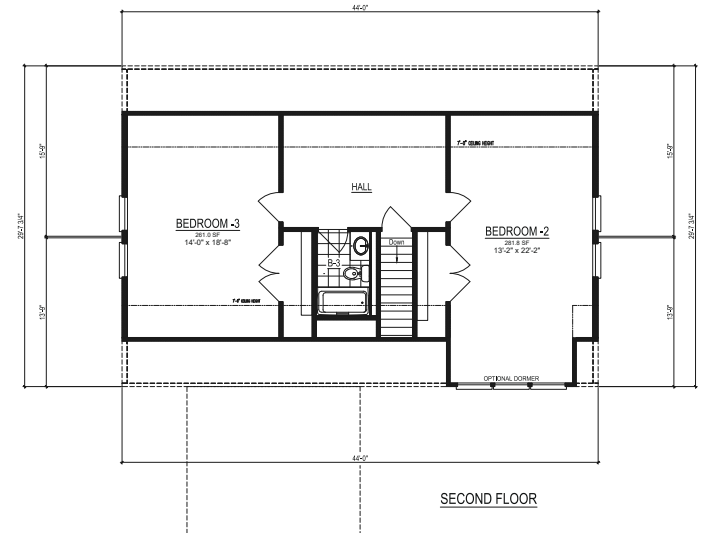

Shown with Optional Interior and Exterior Features

These are artist renditions for sales purposes only.

Refer to working drawings for actual dimensions.

© 2020 Nationwide Homes 02/28/20