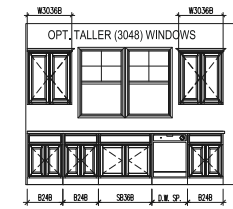

Shown with Optional Interior and Exterior Features

These are artist renditions for sales purposes only.

Refer to working drawings for actual dimensions.

© 2020 Nationwide Homes 02/28/20