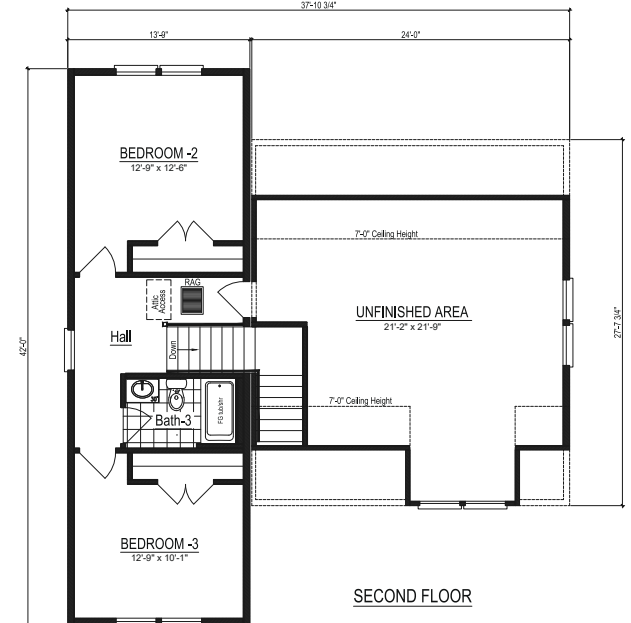

FARMHOUSE I

Total Finished Area: 1,823 Sq. Ft.

Dimensions: 38'0"W x 42'0"D

3 Bedrooms 2.5 Bathrooms

These are artist renditions for sales purposes only.
Refer to working drawings for actual dimensions.
© 2020 Nationwide Homes, Inc. All Rights Reserved.

Shown with Optional Exterior Features

FARMHOUSE I

Total Finished Area:
1,823 Sq. Ft.

1,245 Sq. Ft. First Floor
578 Sq. Ft. Second Floor

Total Potential Area:
2,221 Sq. Ft.
(398 Sq. Ft. Unfinished)

Dimensions:
38'0"W x 42'0"D

3 Bedrooms

2.5 Bathrooms

Ceramic Tile Shower

Walk-in Closet

Mudroom

nationwide-homes.com

facebook.com/nationwidehome

instagram.com/nationwidehomes

Shown with Optional Interior and Exterior Features

These are artist renditions for sales purposes only.

Refer to working drawings for actual dimensions.

© 2020 Nationwide Homes 02/28/20