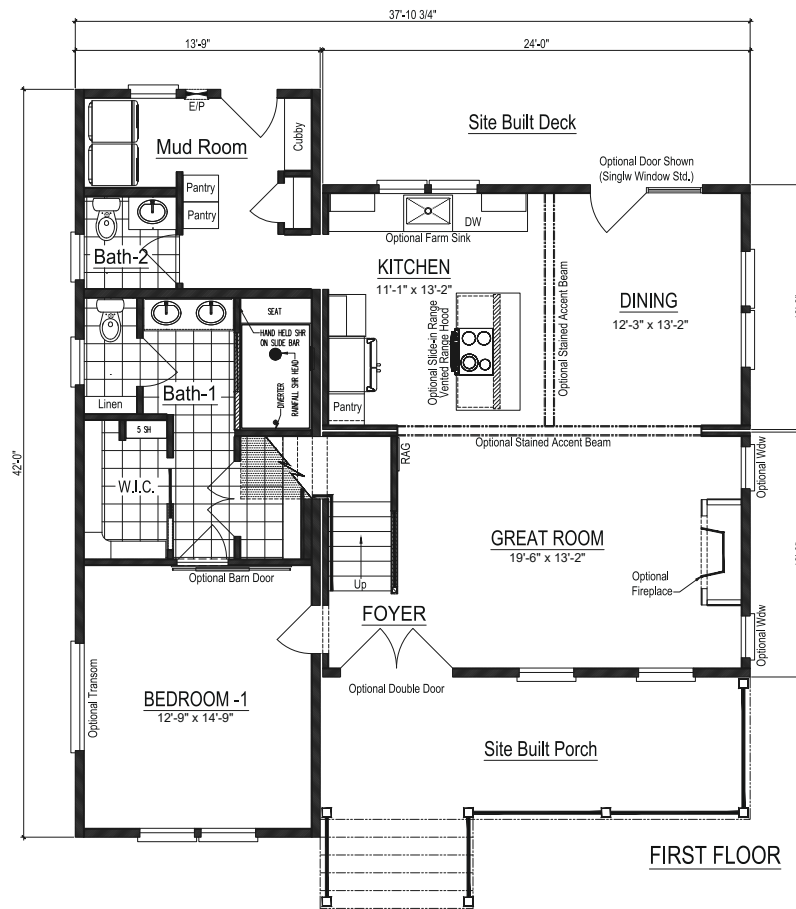

FARMHOUSE I

Total Finished Area: 1,823 Sq. Ft.

Dimensions: 38'0"W x 42'0"D

3 Bedrooms 2.5 Bathrooms

These are artist renditions for sales purposes only.
Refer to working drawings for actual dimensions.
© 2020 Nationwide Homes, Inc. All Rights Reserved.

Shown with Optional Exterior Features

FARMHOUSE I

Total Finished Area:
1,823 Sq. Ft.

1,245 Sq. Ft. First Floor
578 Sq. Ft. Second Floor

Total Potential Area:
2,221 Sq. Ft.
(398 Sq. Ft. Unfinished)

Dimensions:
38'0"W x 42'0"D

3 Bedrooms

2.5 Bathrooms

Ceramic Tile Shower

Walk-in Closet

Mudroom

nationwide-homes.com

facebook.com/nationwidehome

instagram.com/nationwidehomes

Shown with Optional Interior and Exterior Features

These are artist renditions for sales purposes only.

Refer to working drawings for actual dimensions.

© 2020 Nationwide Homes 02/28/20