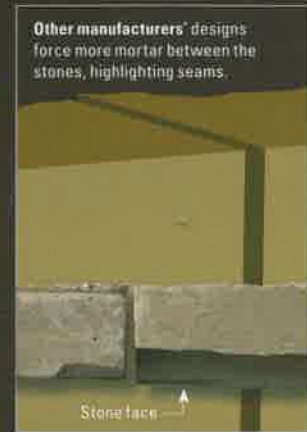

SEVEN BEAUTIFUL COLOR OPTIONS.

Colored by skilled artisans with a base color and mix of accent colors to replicate the veined and marbled look of natural stone.

EXCLUSIVE MORTAR GAP ALLOWS FOR TIGHTER FIT AND NEAR SEAMLESS APPEARANCE.

1/4" groove creates 1/2" gap for mortar to fill

Mortar fills in along the back of the stones for a secure grip with minimal cleanup. Stones fit tightly together without the look of mortar joints.

The lack of a 1/4" groove in other manufacturers' stones pushes mortar between each piece, resulting in visible seams and more to clean up.

Ply Gem Stone's unique mortar gap allows for tighter fit, minimizing seams.

Stone face

Other manufacturers' designs force more mortar between the stones, highlighting seams.

Stone face

VARIETY ENSURES OVERALL DIVERSITY IN INSTALLATIONS.

True Stack is available in 9", 13" and 18" panels. It should be installed in an ashlar pattern as shown.

9"	13"	13"	18"
18"	13"	13"	9"
9"	13"	13"	18"
18"	9"	18"	9"
9"	18"	9"	18"
18"	13"	13"	9"
9"	13"	13"	18"
18"	13"	13"	9"