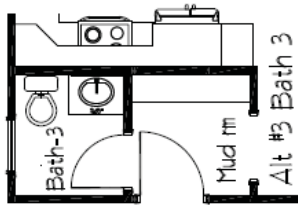

## ESSEX TWO-STORY

Shown with optional exterior features

First Floor: 940 sq. ft. finished

Second Floor: 914 sq. ft. finished

NATIONWIDE  
*Homes*

HIPERFORMANCE BUILDERS

[nationwide-homes.com](http://nationwide-homes.com) • [facebook.com/nationwidehome](https://facebook.com/nationwidehome)

ALTERNATE #5 UTILITY RM

Second Floor

Alt #3 Bath 3

Alt #4 Utility

Alt #1 Bath 1

Alt #2 Bath 1

First Floor