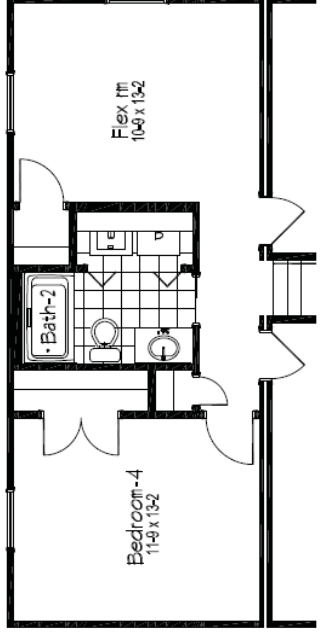

## ESSEX TWO-STORY

Shown with optional exterior features

First Floor: 940 sq. ft. finished

Second Floor: 914 sq. ft. finished

NATIONWIDE  
*Homes*

HIPERFORMANCE BUILDERS

[nationwide-homes.com](http://nationwide-homes.com) • [facebook.com/nationwidehome](https://facebook.com/nationwidehome)

ALTERNATE #5 UTILITY RM

Second Floor

Alt #3 Bath 3

Alt #4 Utility

Alt #1 Bath 1

Alt #2 Bath 1

First Floor