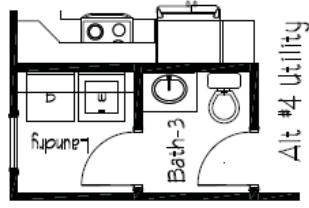

## ESSEX TWO-STORY

Shown with optional exterior features

First Floor: 940 sq. ft. finished

Second Floor: 914 sq. ft. finished

NATIONWIDE  
*Homes*

HIPERFORMANCE BUILDERS

[nationwide-homes.com](http://nationwide-homes.com) • [facebook.com/nationwidehome](https://facebook.com/nationwidehome)

ALTERNATE #5 UTILITY RM

Second Floor

Alt #3 Bath 3

Alt #4 Utility

Alt #1 Bath 1

Alt #2 Bath 1

First Floor