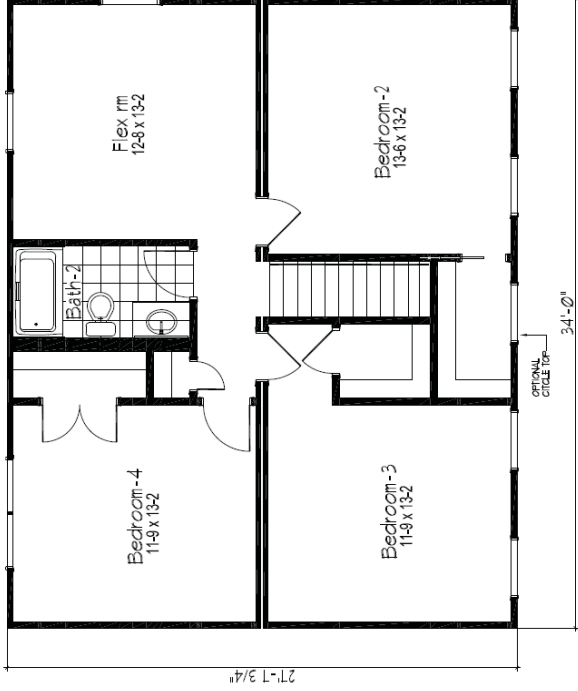

## ESSEX TWO-STORY

Shown with optional exterior features

First Floor: 940 sq. ft. finished

Second Floor: 914 sq. ft. finished

NATIONWIDE  
*Homes*

HIPERFORMANCE BUILDERS

[nationwide-homes.com](http://nationwide-homes.com) • [facebook.com/nationwidehome](https://facebook.com/nationwidehome)

ALTERNATE #5 UTILITY RM

Second Floor

Alt #3 Bath 3

Alt #4 Utility

Alt #1 Bath 1

Alt #2 Bath 1

First Floor

# ESSEX TWO-STORY

These are artist renditions for sales purposes only.  
Refer to working drawings for actual dimensions.  
© 2013 Nationwide Homes 3/18/13